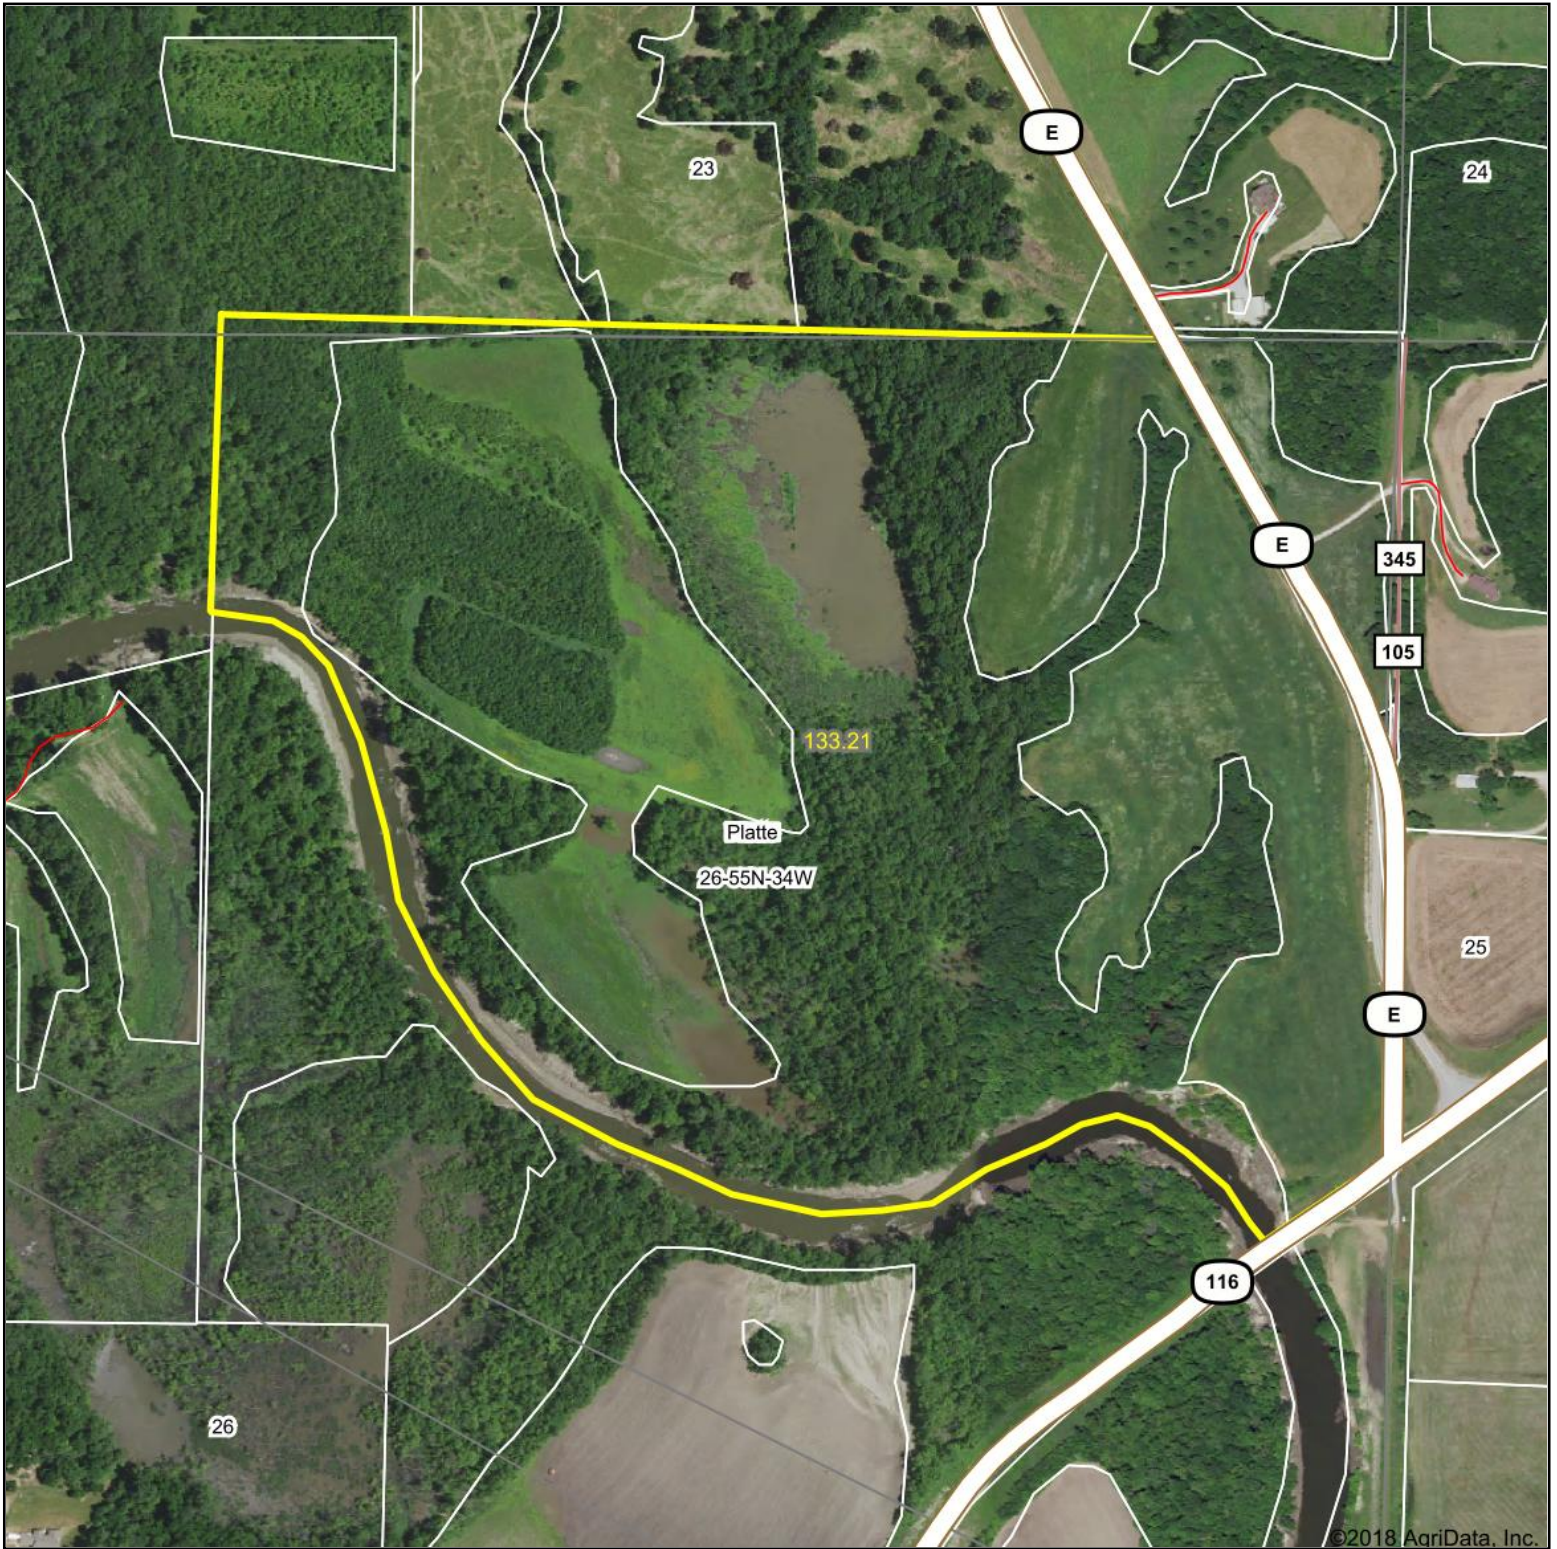

Aerial Map

©2018 AgriData, Inc.

United Country
Property Solutions, LLC

map center: 39° 33' 16.38, -94° 40' 53.17

Maps Provided By:
surety
CUSTOMIZED ONLINE MAPPING
© AgriData, Inc. 2018 www.AgriDataInc.com

26-55N-34W
Buchanan County
Missouri

7/17/2018