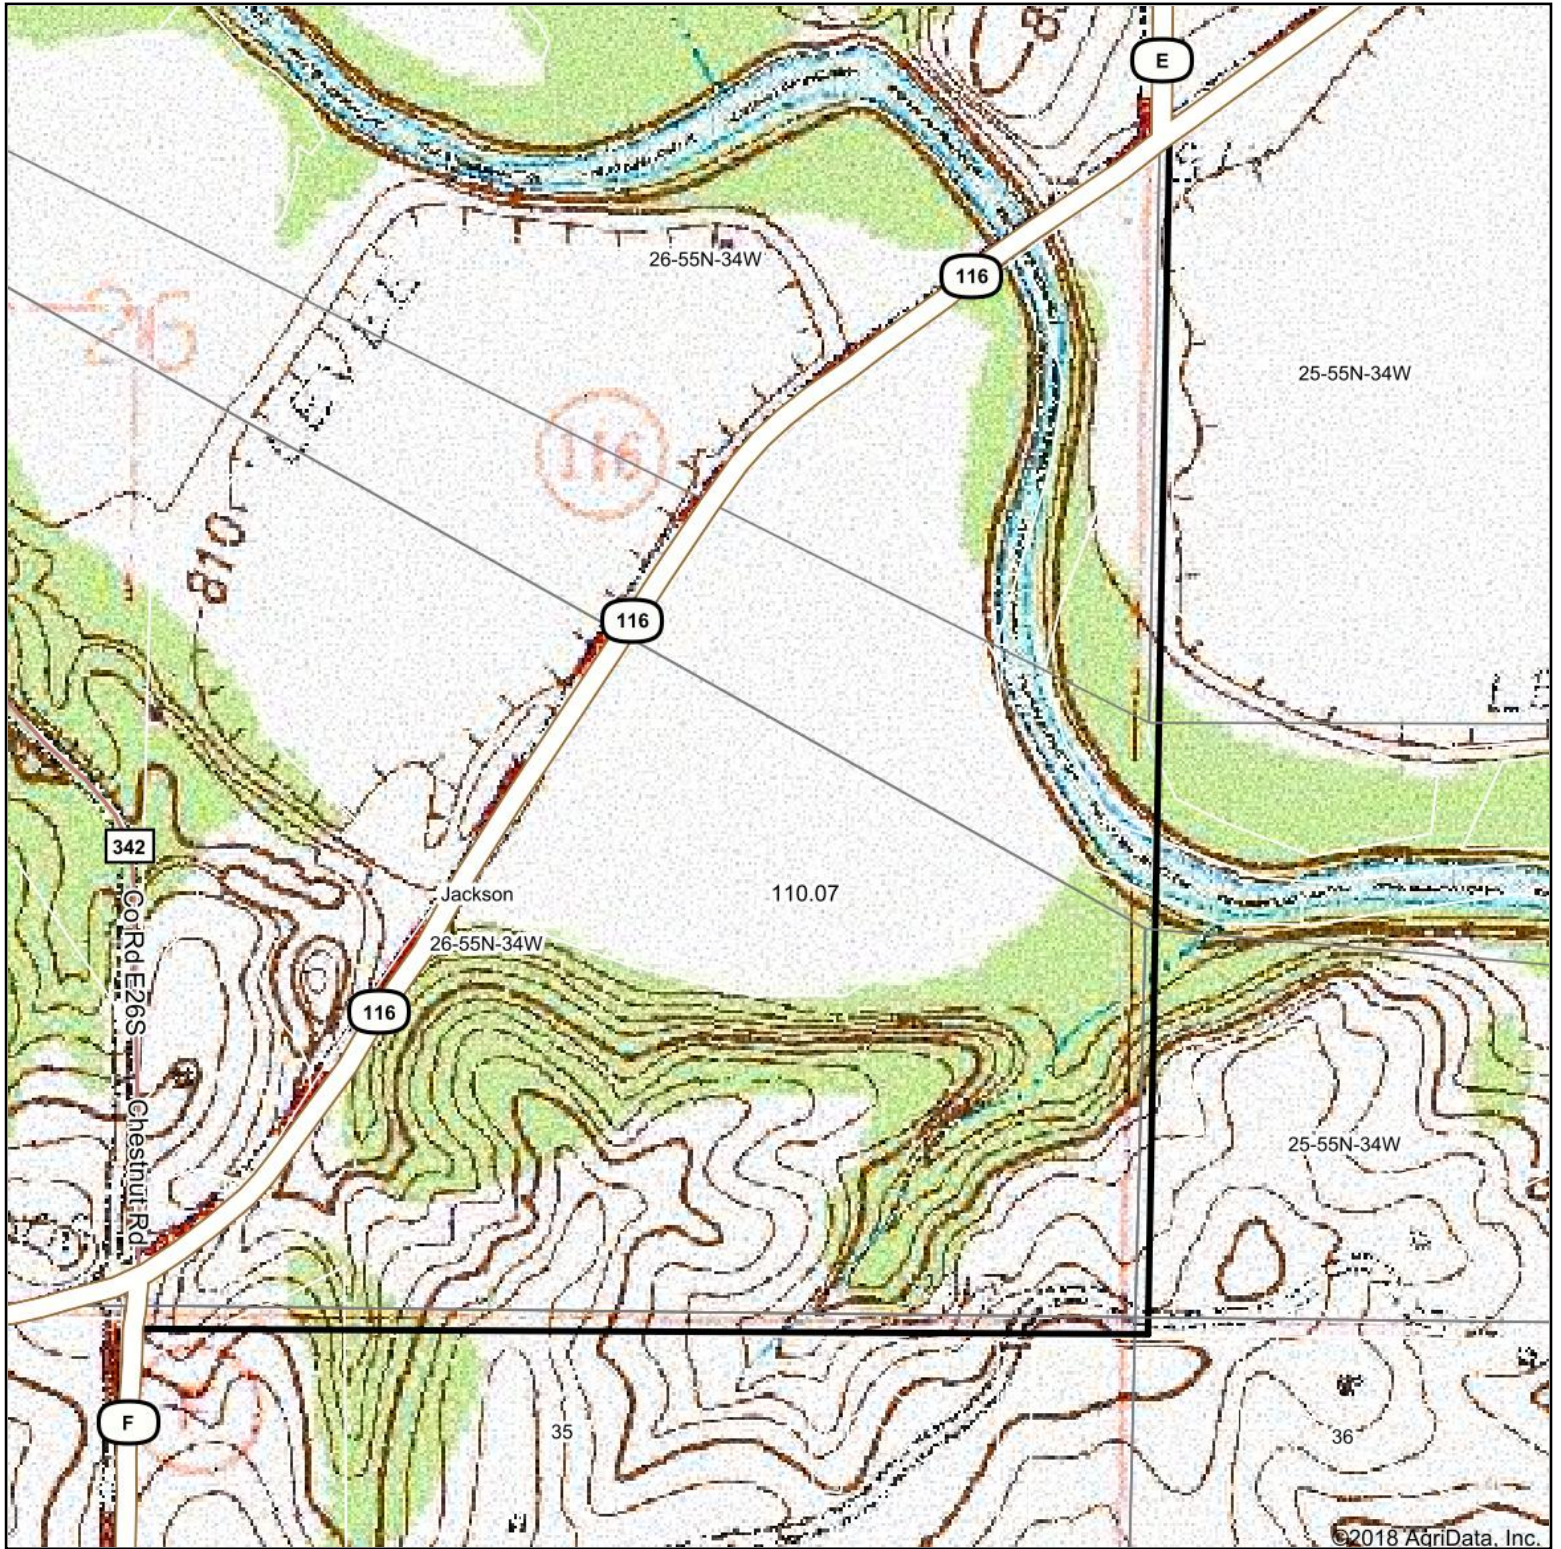

Topography Map

©2018 AgriData, Inc.

map center: 39° 32' 49.88, -94° 40' 44.69

United Country
Property Solutions, LLC

26-55N-34W
Buchanan County
Missouri

Maps Provided By:
surety
CUSTOMIZED ONLINE MAPPING
© AgriData, Inc. 2018 www.AgriDataInc.com

7/17/2018