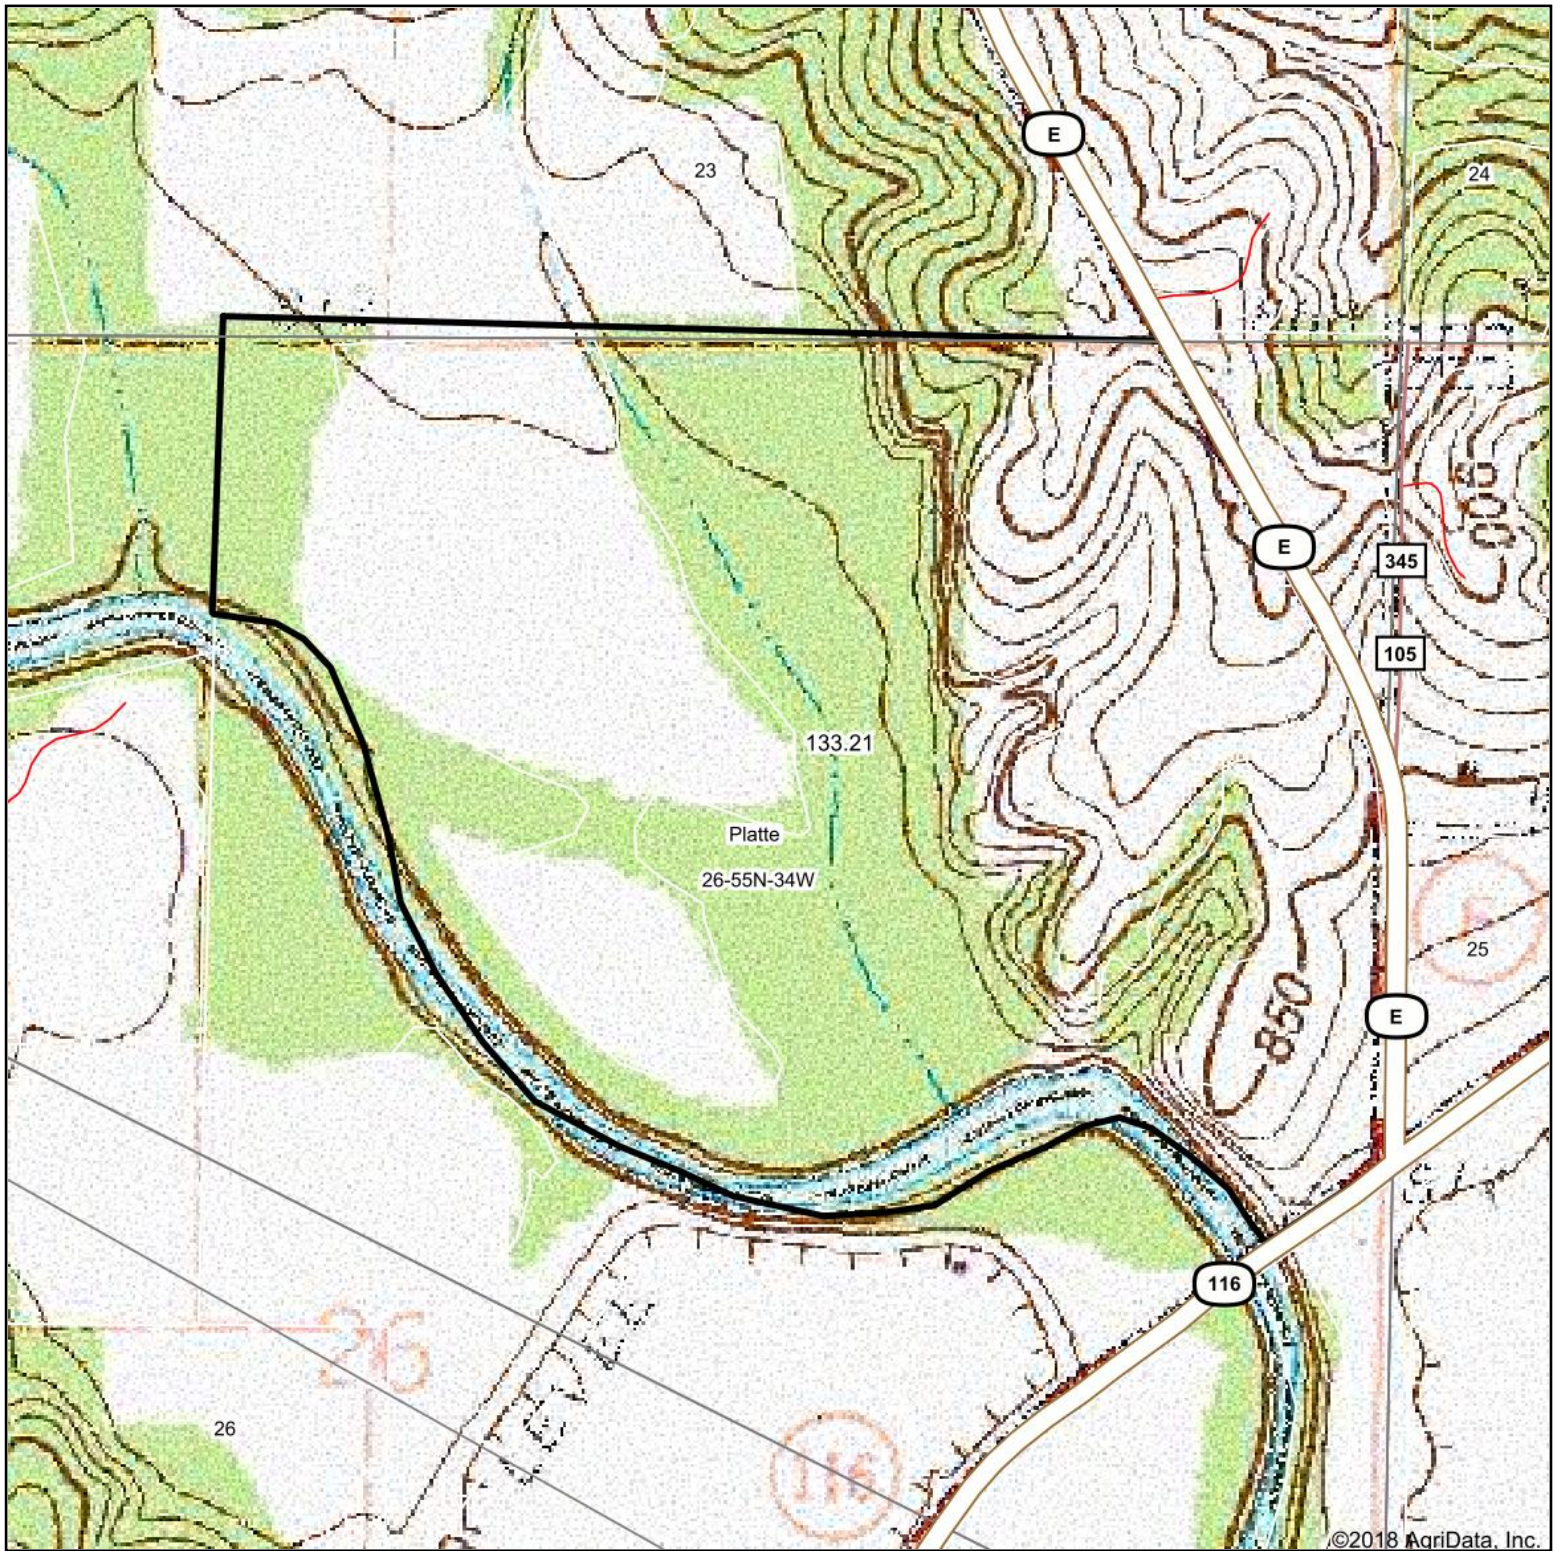

Topography Map

map center: 39° 33' 16.38, -94° 40' 53.17

United Country
Property Solutions, LLC

26-55N-34W
Buchanan County
Missouri

Maps Provided By:
surety
CUSTOMIZED ONLINE MAPPING
© AgriData, Inc. 2018 www.AgridataInc.com