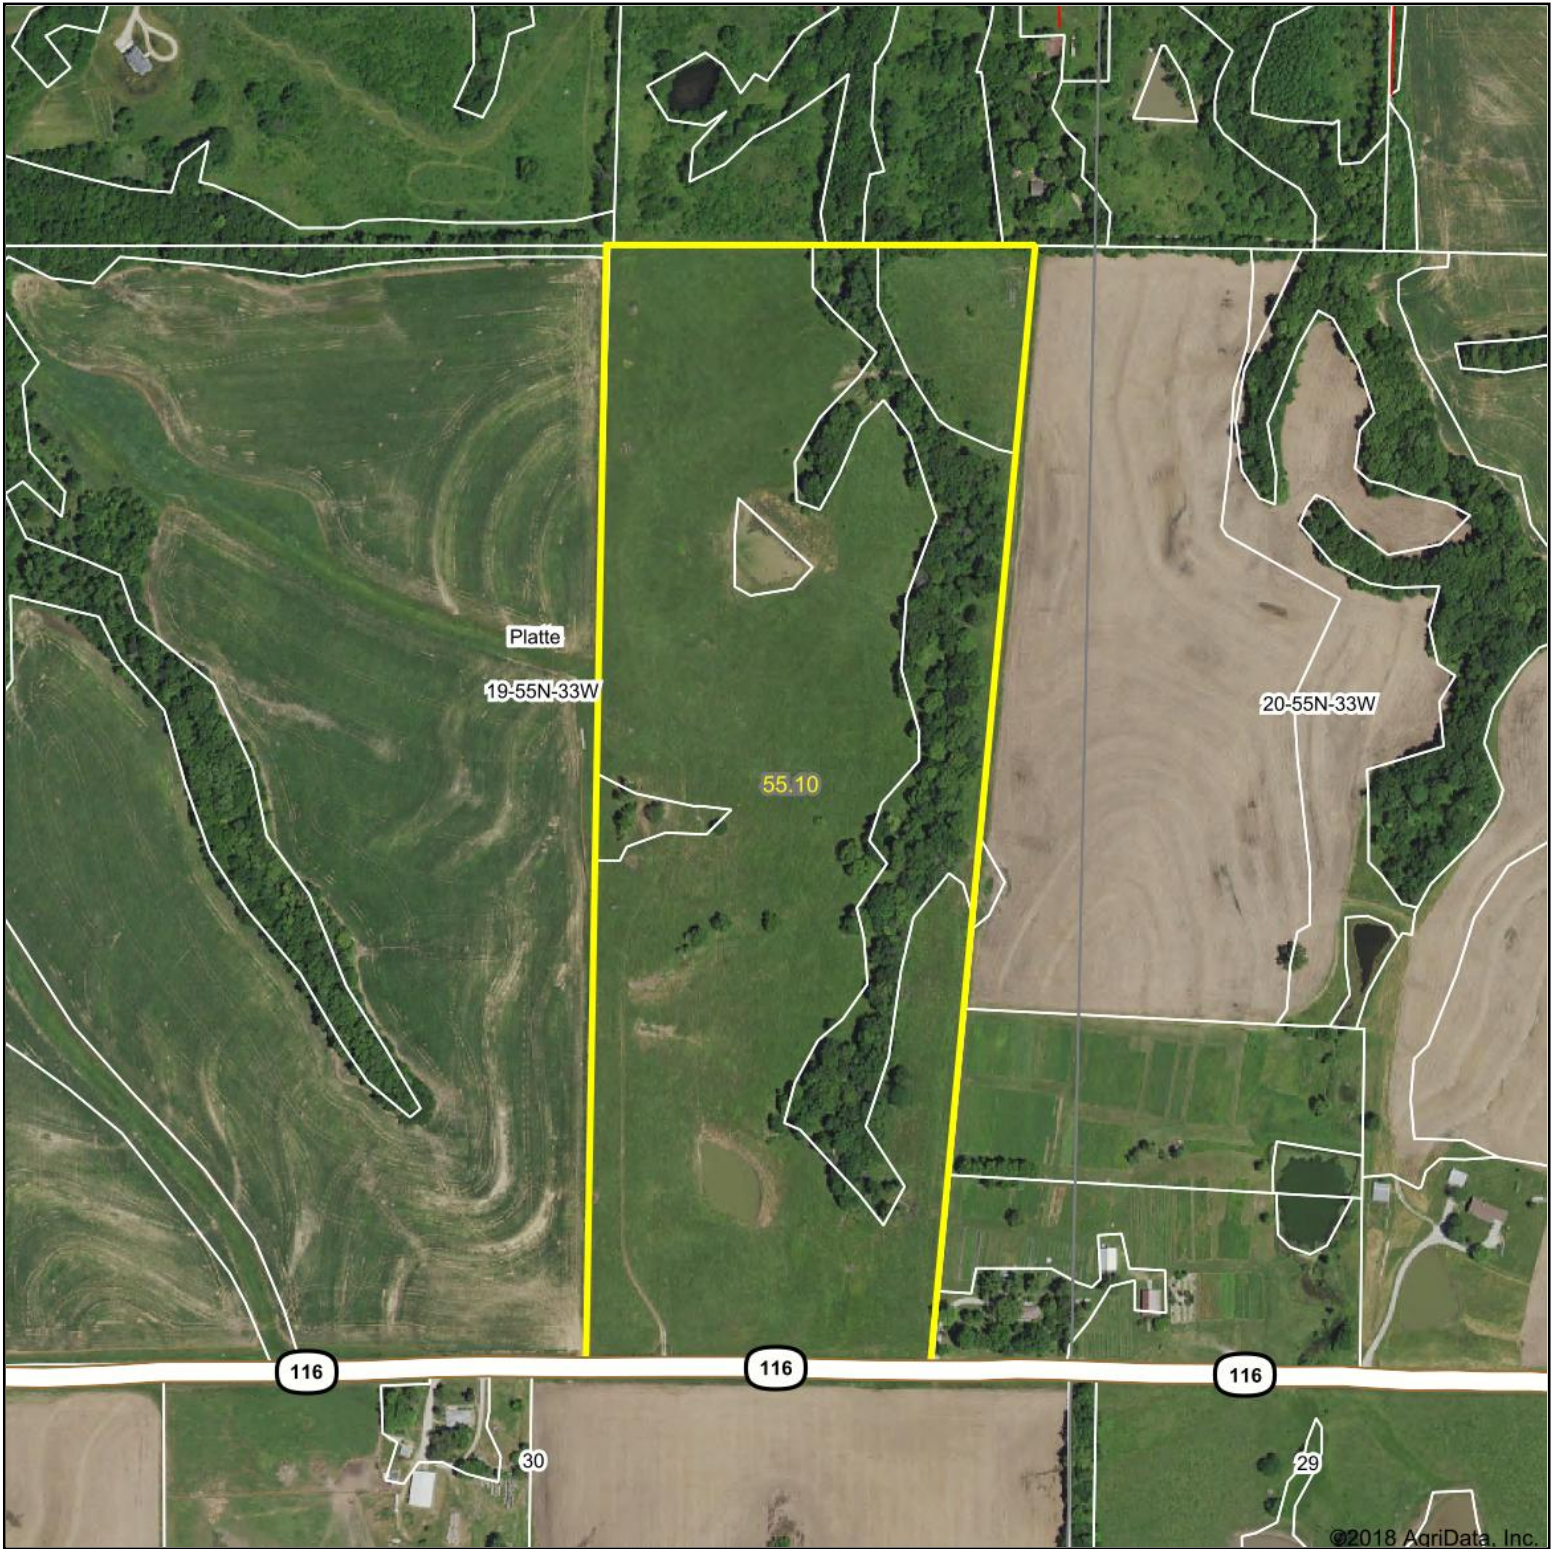

Aerial Map

©2018 AgriData, Inc.

map center: 39° 33' 43.26, -94° 38' 27.17

United Country
Property Solutions, LLC

19-55N-33W
Buchanan County
Missouri

7/17/2018

Maps Provided By:
surety
CUSTOMIZED ONLINE MAPPING
© AgriData, Inc. 2018 www.AgriDataInc.com