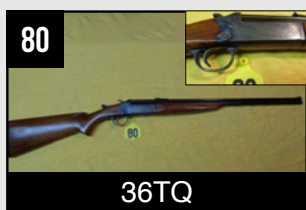

80
36TQ
Stevens Model 22-410
Over Under 22 Rifle
410 Shotgun
Walnut Stock