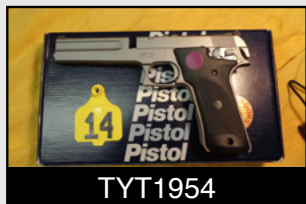

L60717

H&R 922
22 Double Action Revolver
9 Shot (1950's Vintage)

25430

The Lee Arms Co.
32 Caliber Revolver
(Late 1800's Vintage)

251354

Llama Model BE-XV
22 Caliber
MINT IN BOX

579861

Ruby Extra
22 Caliber Revolver
NEAR MINT

615774

Rohm Model RG 10
22 Caliber
2 1/2" Short Barrel

12-04506

Ruger Standard Pistol
22 Caliber
Semi Automatic

111923

Ruger Bearcat
22 Caliber
(MFG 1961) Not Converted

20-34935

Ruger Single Six (Old Model)
Single Action Revolver
(MFG 1969)

260-38249

Ruger Super Single Six
22 Caliber
Stainless Steel
NIB

346194

Smith & Wesson Model 17
22 Caliber
(Early Model MFG 1958)

216176

Smith & Wesson 34-1
22 Caliber
MINT IN BOX

A239961

Smith & Wesson 39-2
Double Action 9mm
MINT IN BOX

TYT1954

Smith & Wesson 2206
22 Caliber Semi Auto
Stainless Steel
NIB

30040

Forehand & Wadsworth
INDIAN BULLDOG
7 Shot Revolver

2218451

High Standard Sentinel
22 Caliber
9 Shot Revolver

17

Serial No. N/A
Remington Nylon 66
22 Semi Auto
**RARE COLOR
SENECA GREEN**