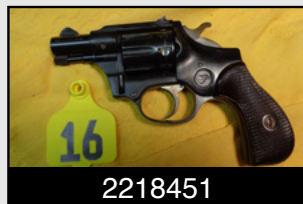

L60717

H&R 922
22 Double Action Revolver
9 Shot (1950's Vintage)

25430

The Lee Arms Co.
32 Caliber Revolver
(Late 1800's Vintage)

251354

Llama Model BE-XV
22 Caliber
MINT IN BOX

579861

Ruby Extra
22 Caliber Revolver
NEAR MINT

615774

Rohm Model RG 10
22 Caliber
2 1/2" Short Barrel

12-04506

Ruger Standard Pistol
22 Caliber
Semi Automatic

111923

Ruger Bearcat
22 Caliber
(MFG 1961) Not Converted

20-34935

Ruger Single Six (Old Model)
Single Action Revolver
(MFG 1969)

260-38249

Ruger Super Single Six
22 Caliber
Stainless Steel
NIB

346194

Smith & Wesson Model 17
22 Caliber
(Early Model MFG 1958)

216176

Smith & Wesson 34-1
22 Caliber
MINT IN BOX

A239961

Smith & Wesson 39-2
Double Action 9mm
MINT IN BOX

TYT1954

Smith & Wesson 2206
22 Caliber Semi Auto
Stainless Steel
NIB

30040

Forehand & Wadsworth
INDIAN BULLDOG
7 Shot Revolver

2218451

High Standard Sentinel
22 Caliber
9 Shot Revolver

17

Serial No. N/A
Remington Nylon 66
22 Semi Auto
**RARE COLOR
SENECA GREEN**