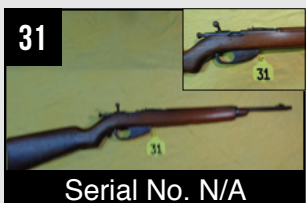

Stevens Model 87B
22 Caliber Semi Auto
(Appears unfired)

29

482858

Winchester 1890 "3rd Model"
22 Short
(MFG 1913)

30

Serial No. N/A

Winchester Model 69 A
Bolt Action
(MFG 1960's)

31