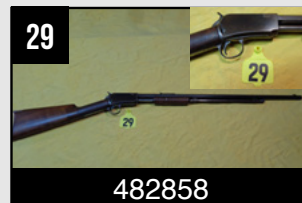

Remington 550-1
22 Caliber Semi Auto
(MFG December 1953)

24

Serial No. N/A

Remington 550-1
22 Caliber Semi Auto
(MFG May 1952)

25

Serial No. N/A

Remington 582 Bolt Action
22 Caliber
w/ Tasco 4x32 Scope
(MFG 1967)

26

AC0021297

Model 2203 Daisy Legacy
22 Caliber Semi Auto
NEW IN BOX

27

21164

Marlin M 39 Century LTD
22 Caliber
MINT IN BOX
(MFG 1970)

28

Serial No. N/A

Stevens Model 87B
22 Caliber Semi Auto
(Appears unfired)

29

482858

Winchester 1890 "3rd Model"
22 Short
(MFG 1913)

30

Serial No. N/A

Winchester Model 69 A
Bolt Action
(MFG 1960's)

31