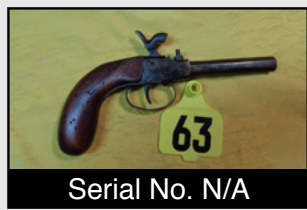

54
672897
Swedish Mauser Husqvarna 1943
Caliber 6.5x55 MM
Full Original Hardwood Stock

55
AW1557
Russian Mosin-Nagant
Bolt Action Caliber 7.62x54R
Full Length Military Stock
(MFG 1943)

56
Serial No. N/A
Chassepot - Early French
Military Bolt Action Single
Shot Caliber 11x59R
Model 1866-74

57
990303
Swiss Army
(Schmidt-Rubin) Model 1931
Caliber 7.5x55 MM
K-31

58
0114411
CVA Mountain Rifle Kit
Caliber 50
Double Set Triggers

59
1307
Pasadena Firearms Co.
Replica Tower Flint Lock
Caliber 69 Unfired

60
A1907
Replica Arms Co.
Cap & Ball Revolver
Unfired w/ Powder Flask
& Bullet Mold

61
Serial No. N/A
French Military (Chandarm)
Circa 1810's
Lots of Brass

62
21509
Hopkins & Allen (Numerich
Arms) Cap and Ball Rifle
Caliber 45 Under Hammer