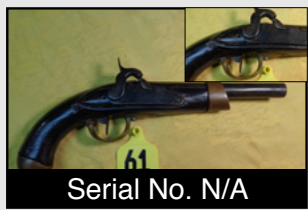

61
Serial No. N/A
French Military (Chandarm)
Circa 1810's
Lots of Brass