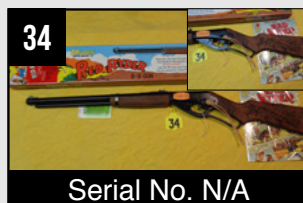

Stevens Model 87B
22 Caliber Semi Auto
(Appears unfired)

29

482858

Winchester 1890 "3rd Model"
22 Short
(MFG 1913)

30

Serial No. N/A

Winchester Model 69 A
Bolt Action
(MFG 1960's)

31

Serial No. N/A

Hoban Rifle No 45
22 Caliber
Cloverine Salve Prize 1940's

32

Serial No. N/A

Mossberg Model 142 A
22 Caliber Bolt Action
Simmons 4x32 Scope

33

Serial No. N/A

Mossberg M151-MB
22 Caliber Semi Auto
15 Round Tubular Mag

34

Serial No. N/A

Model 1928 B Daisy Red Ryder
Reprint from original comic book
NEW IN BOX

35

Serial No. N/A

Daisy Red Ryder
70th Anniversary Edition
NEW UNOPENED BOX

MORE GUNS!

36
Serial No. N/A
Daisy - An American Classic
Pump 650 Shot Repeater
NEW IN WRAP