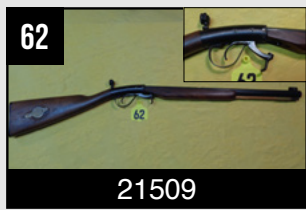

54
672897
Swedish Mauser Husqvarna 1943
Caliber 6.5x55 MM
Full Original Hardwood Stock

55
AW1557
Russian Mosin-Nagant
Bolt Action Caliber 7.62x54R
Full Length Military Stock
(MFG 1943)

56
Serial No. N/A
Chassepot - Early French
Military Bolt Action Single
Shot Caliber 11x59R
Model 1866-74

57
990303
Swiss Army
(Schmidt-Rubin) Model 1931
Caliber 7.5x55 MM
K-31

58
0114411
CVA Mountain Rifle Kit
Caliber 50
Double Set Triggers

59
1307
Pasadena Firearms Co.
Replica Tower Flint Lock
Caliber 69 Unfired

60
A1907
Replica Arms Co.
Cap & Ball Revolver
Unfired w/ Powder Flask
& Bullet Mold

61
Serial No. N/A
French Military (Chandarm)
Circa 1810's
Lots of Brass

62
21509
Hopkins & Allen (Numerich
Arms) Cap and Ball Rifle
Caliber 45 Under Hammer