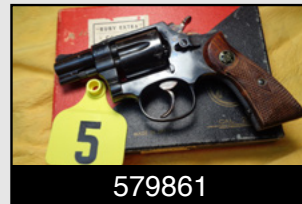

L60717

H&R 922
22 Double Action Revolver
9 Shot (1950's Vintage)

25430

The Lee Arms Co.
32 Caliber Revolver
(Late 1800's Vintage)

251354

Llama Model BE-XV
22 Caliber
MINT IN BOX

579861

Ruby Extra
22 Caliber Revolver
NEAR MINT

615774

Rohm Model RG 10
22 Caliber
2 1/2" Short Barrel

12-04506

Ruger Standard Pistol
22 Caliber
Semi Automatic

111923

Ruger Bearcat
22 Caliber
(MFG 1961) Not Converted

20-34935

Ruger Single Six (Old Model)
Single Action Revolver
(MFG 1969)

260-38249

Ruger Super Single Six
22 Caliber
Stainless Steel
NIB

346194

Smith & Wesson Model 17
22 Caliber
(Early Model MFG 1958)

216176

Smith & Wesson 34-1
22 Caliber
MINT IN BOX

A239961

Smith & Wesson 39-2
Double Action 9mm
MINT IN BOX