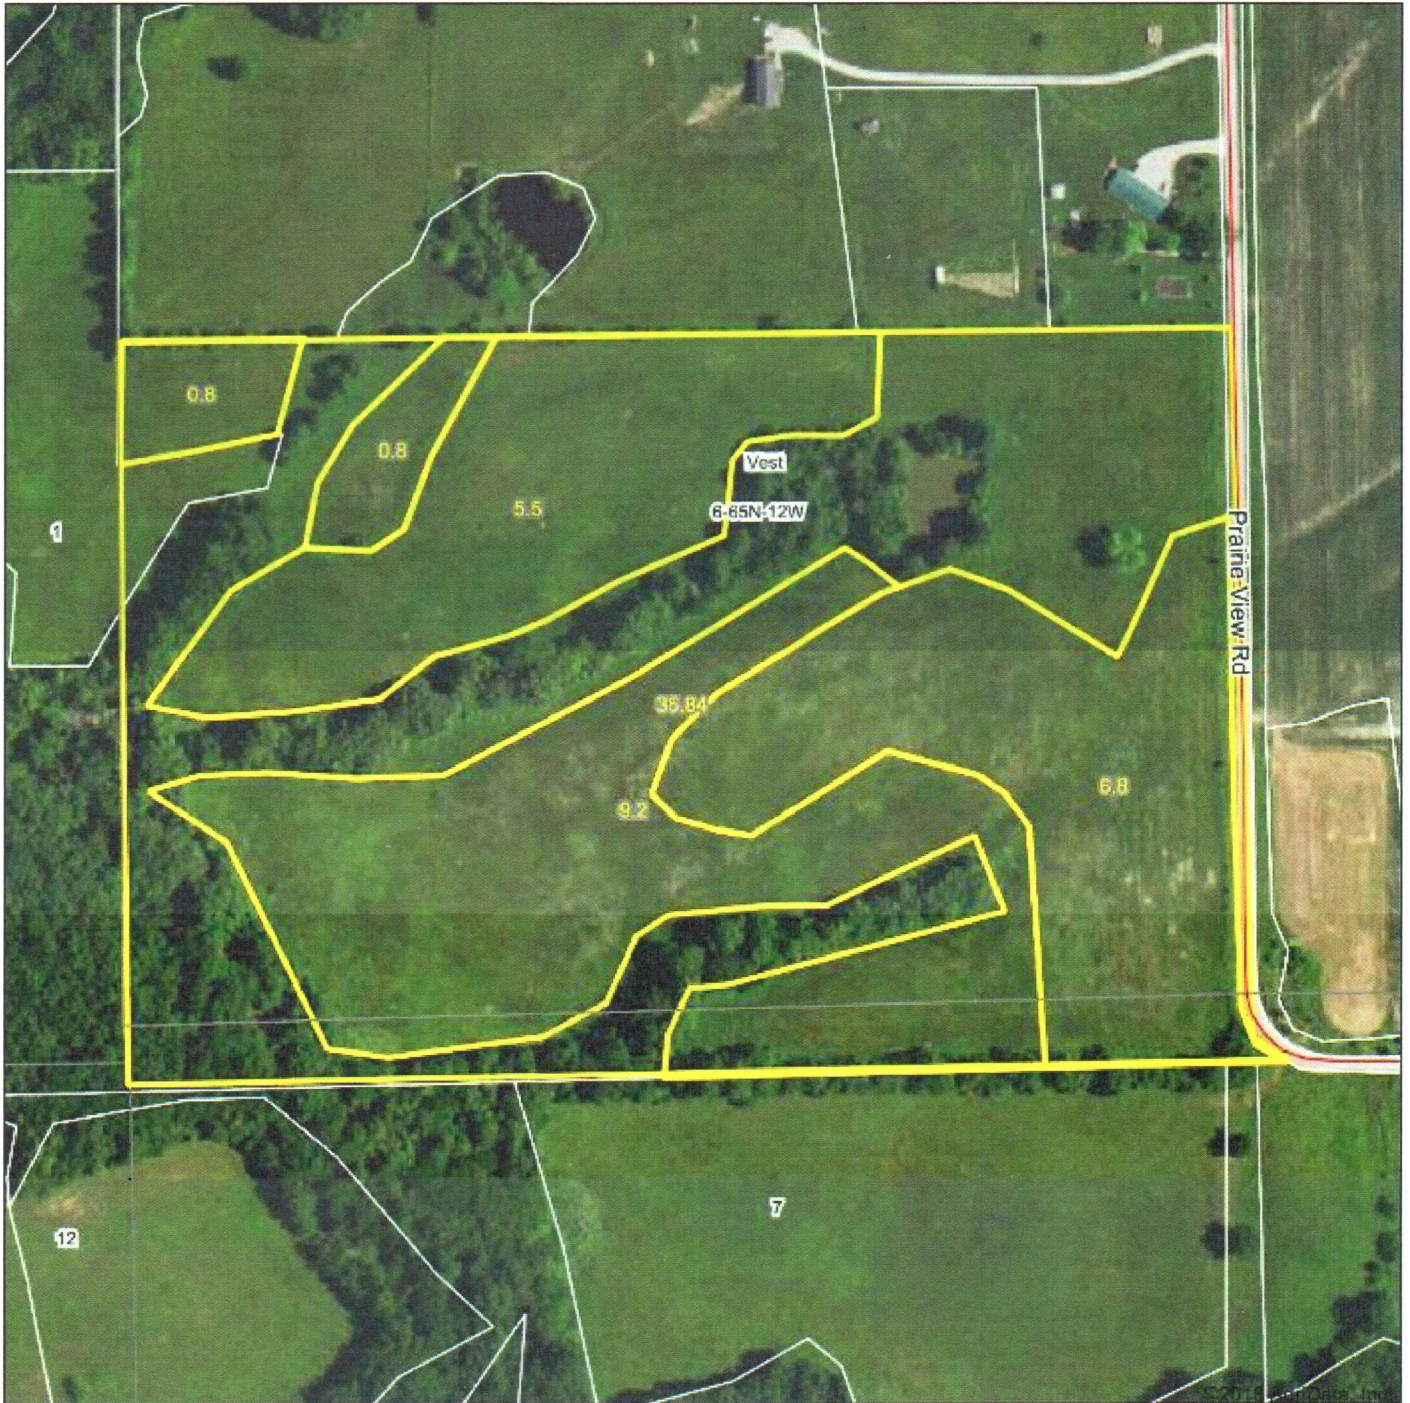

Aerial Map

Land Pros, LLC

map center: 40° 27' 50.66, -92° 17' 29.11

Maps Provided By

6-65N-12W
Scotland County
Missouri

2/16/2018