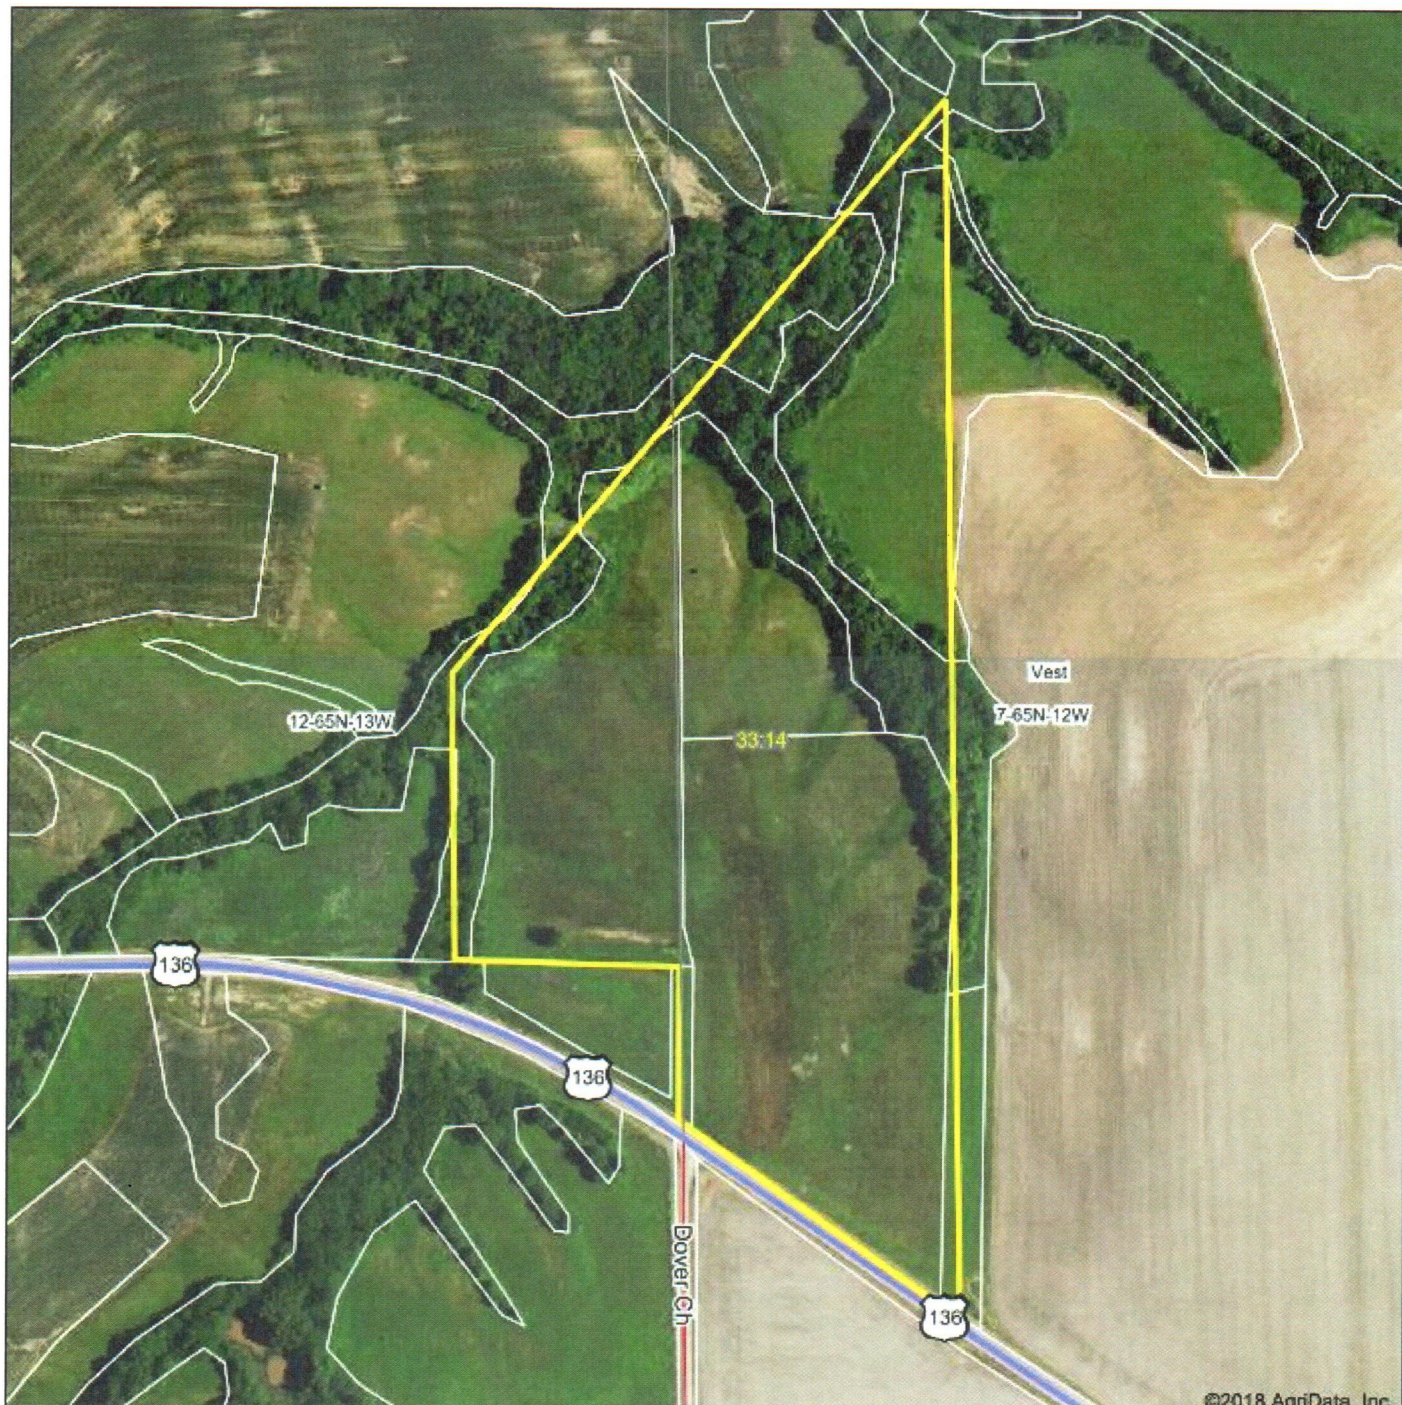

Aerial Map

©2018 AgriData, Inc.

Land Pros, LLC

map center: 40° 27' 10.87, -92° 17' 38.05

7-65N-12W
Scotland County
Missouri

2/16/2018