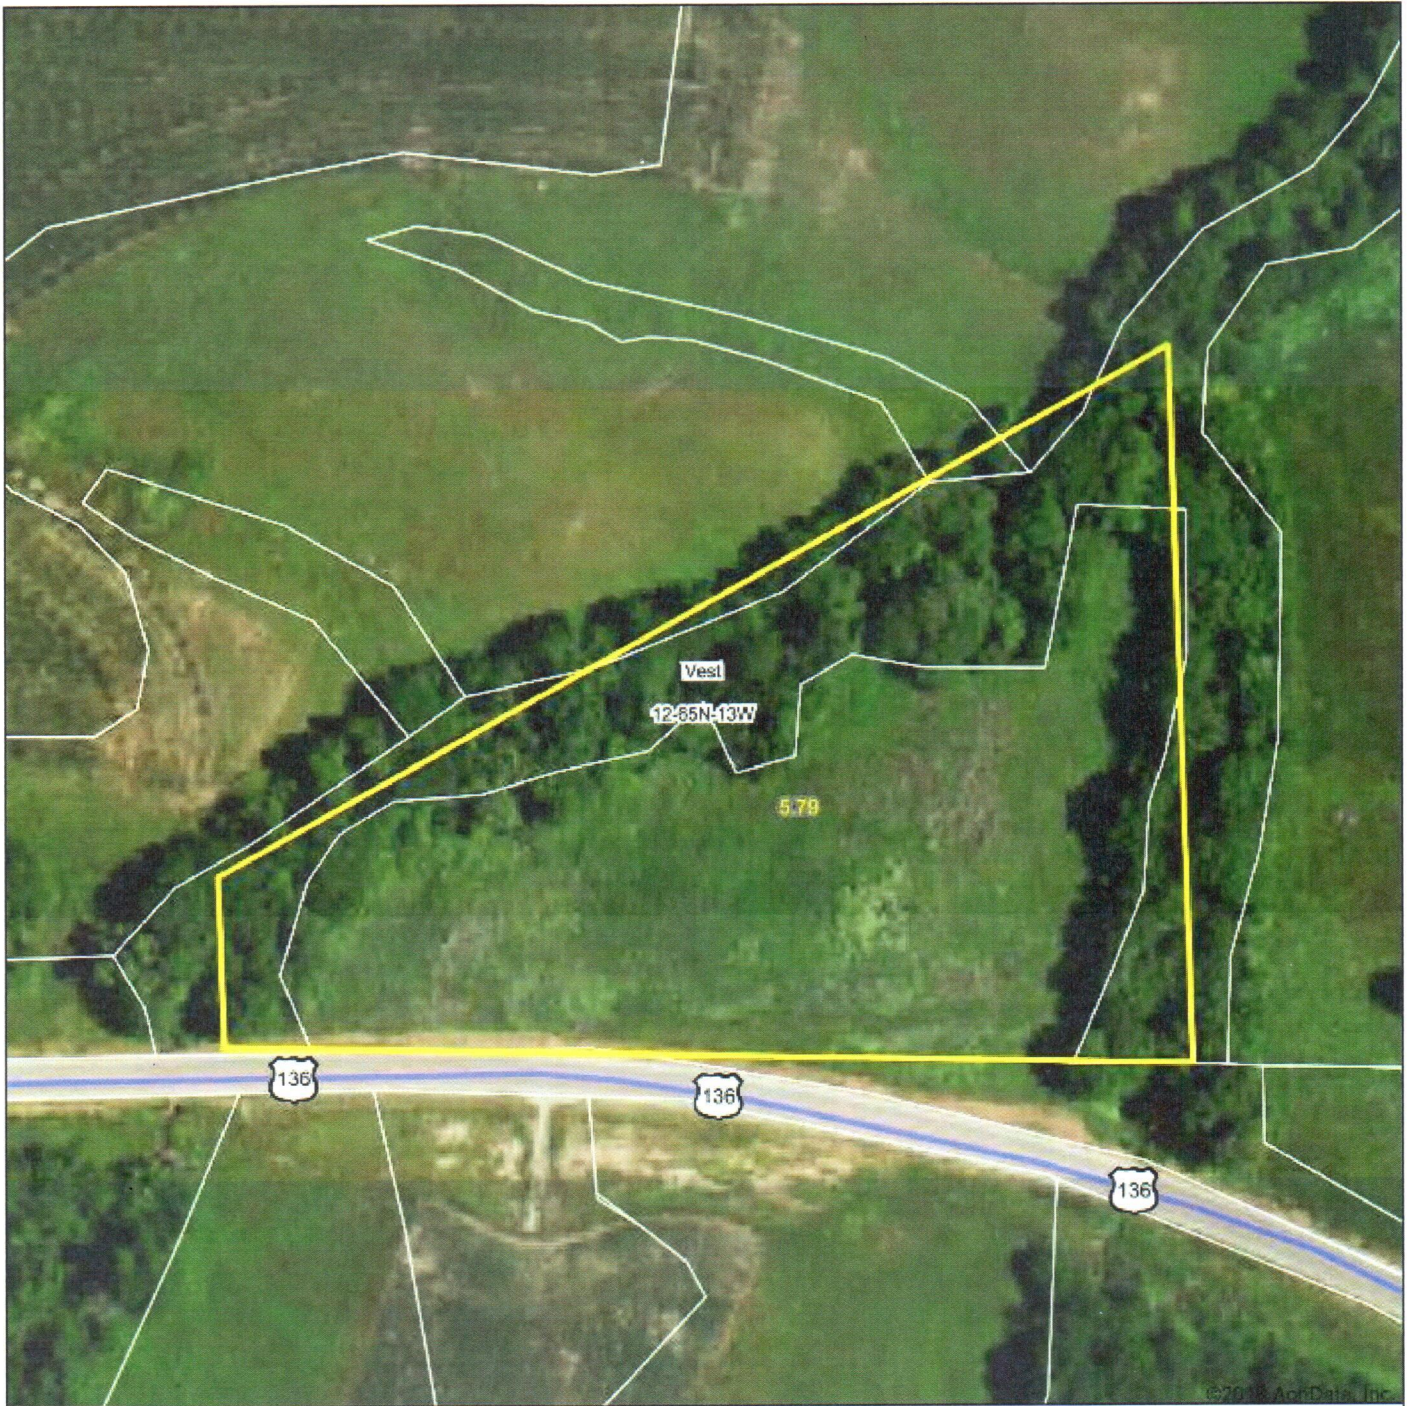

Aerial Map

©2018 AgriData, Inc.

Land Pros, LLC

map center: 40° 27' 8.66, -92° 17' 49.36

Maps Provided By

12-65N-13W
Scotland County
Missouri

2/16/2018