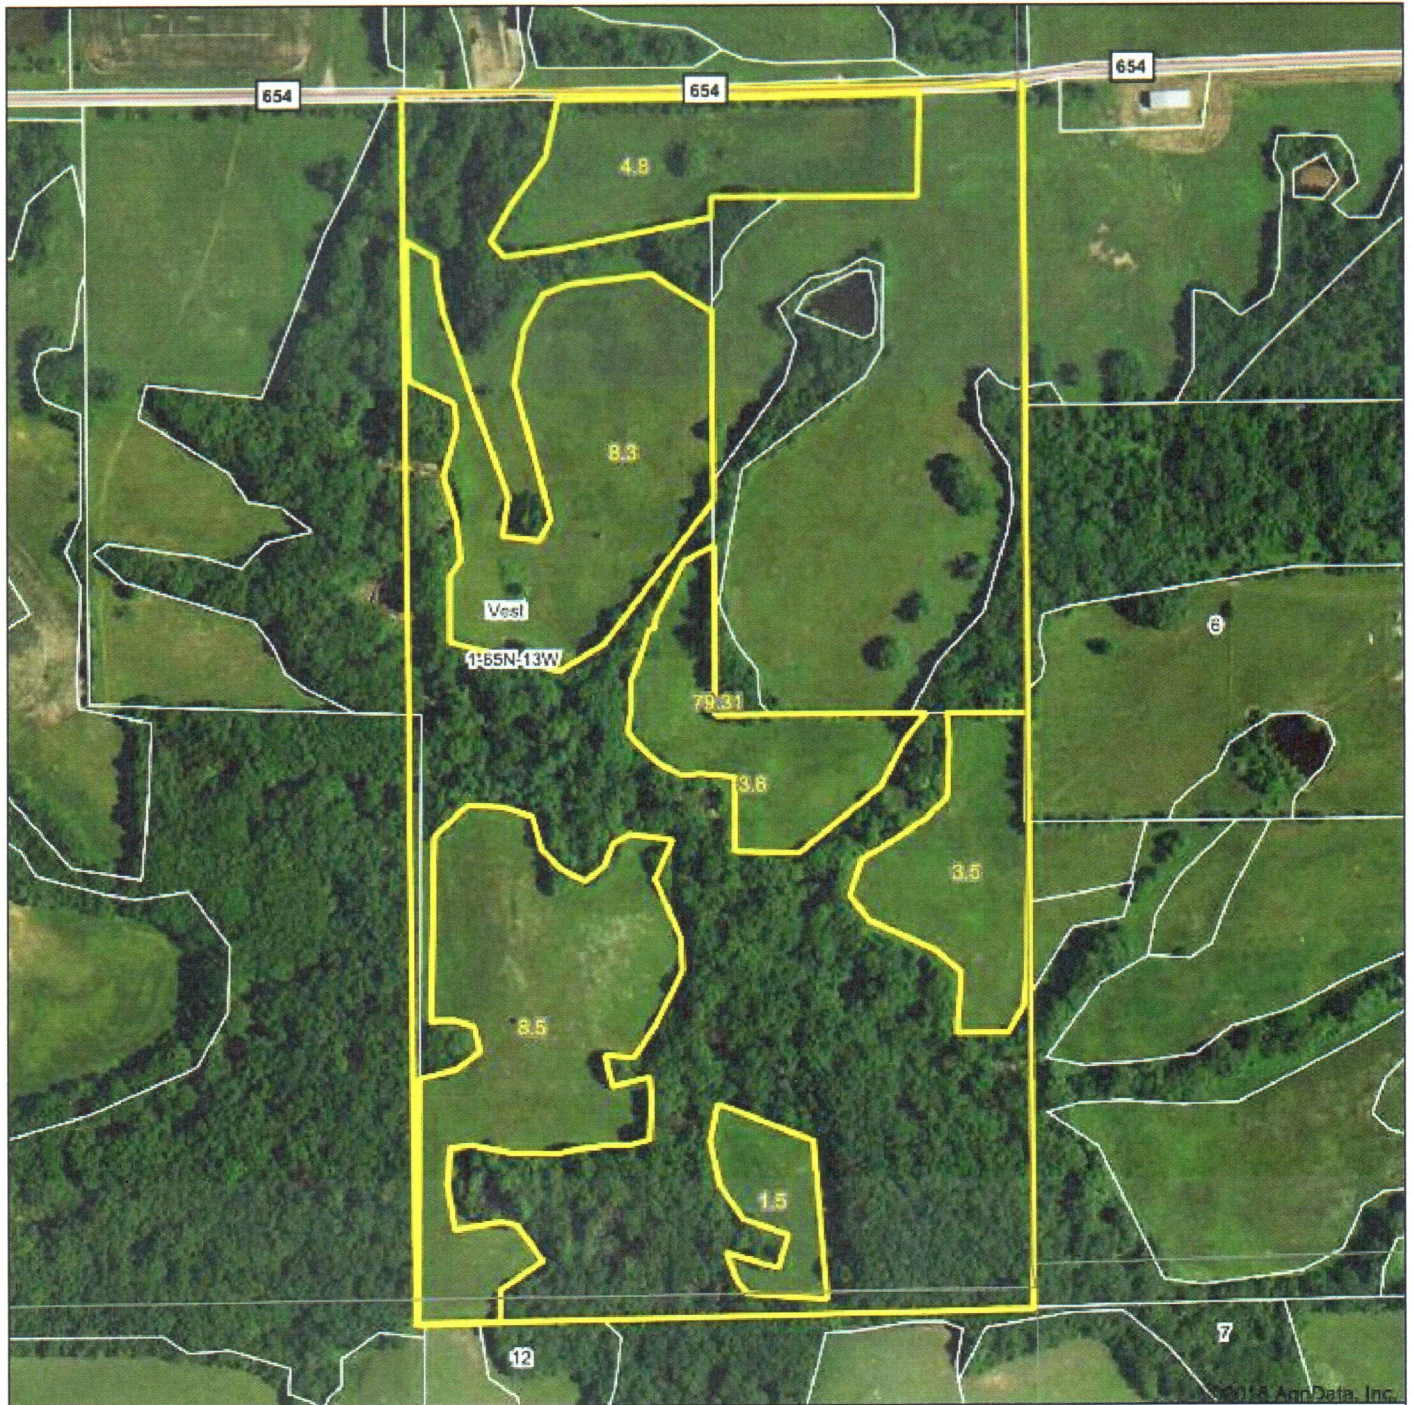

Aerial Map

Land Pros, LLC

map center: 40° 27' 58.19, -92° 17' 48.34

0ft 427ft 853ft

Maps Provided By

1-65N-13W
Scotland County
Missouri

2/16/2018

Field borders provided by Farm Service Agency as of 5/21/2008