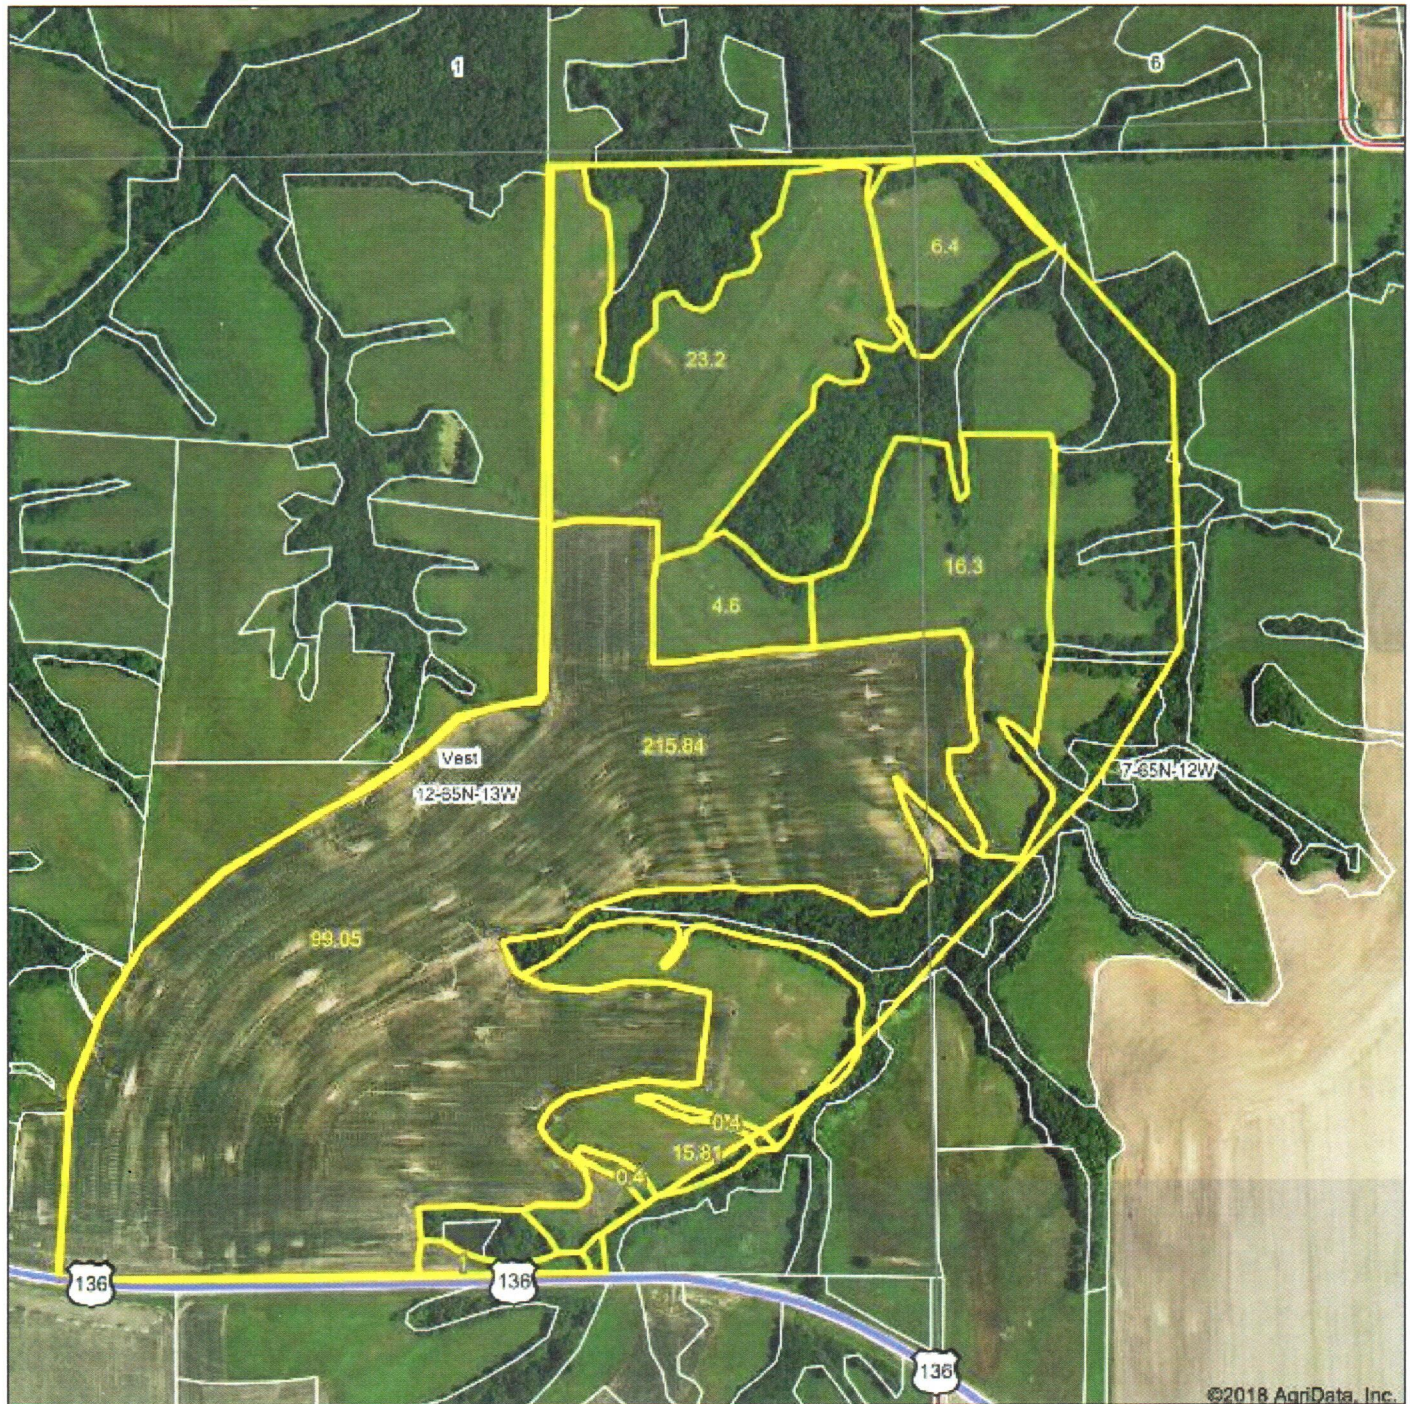

# Aerial Map

©2018 AgriData, Inc.

Land Pros, LLC

map center: 40° 27' 26.11, -92° 17' 49.25

0ft 715ft 1430ft

12-65N-13W  
Scotland County  
Missouri

2/16/2018