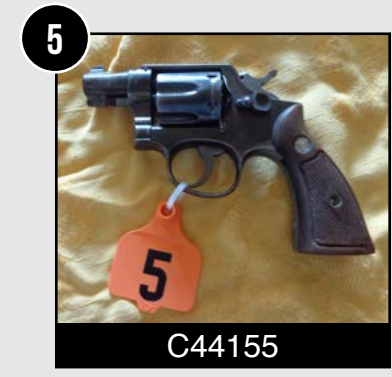

1
B94666
Heritage MFG
22 Single Action Revolver
22 Mag Cyl

2
5103
Hopkins + Allen Revolver
32 Smith & Wesson Caliber

3
5672
H&R Revolver
32 Smith & Wesson Caliber

4
135755
Smith & Wesson
Revolver
32 S&W Caliber

5
C44155
38 Special Model 10
3rd Generation
Barrel 2"

6
F20022
Hunter Custom 1911
Semi-Auto
10 mm Caliber

7
BB4305
Makarov
9mm
Semi-Auto

8
R383548
Astra
44 mag
3" Barrel

9
2751393
Hunter Customs Colt 1911
Hybrid Barrel
45 ACP Caliber