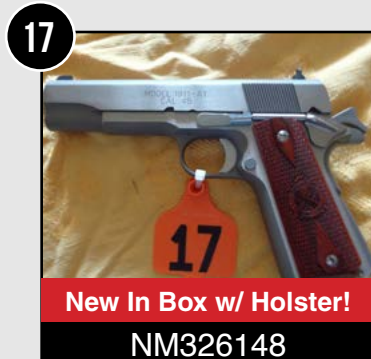

13
N361770
Smith & Wesson
Model 27-2
8 3/8" Barrel 357 Caliber
Faux Ivory Scrimshaw Grips

14
27874
Smith & Wesson
Model 36-1
3" Barrel
38 Special Caliber

15
New In Box!
TF04151
Colt SA Revolver
Cowboy Model
45 Colt
5 1/2" Barrel

16
UAS6047
Smith & Wesson Model 22-5
5" Barrel 22 Caliber
16A - Tasco PD4 Red Dot Scope
7" Barrel w/ small range bag
and 2 magazines

17
New In Box w/ Holster!
NM326148
Springfield Armory 1911 A-1
Double Mag Pouch
Hardcase
X Grips 2 Magazines