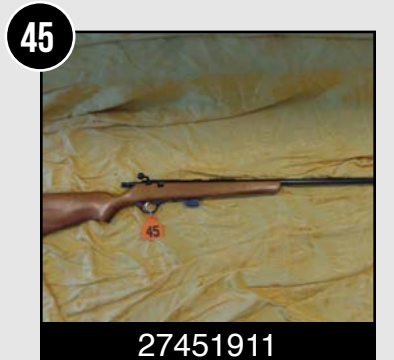

Savage Model 99 Takedown
22" Barrel
Lyman Aperture Sight
250 Caliber Made 1922

Remington 5mm Magnum
Bolt Action Model 592 M

Remington 552 Speedmaster
22 Caliber Semi-Auto
Shoots Shorts, Long
or Long Rifle

Browning BAR Stalker Auto
270 Win Caliber

Winchester Wildcat
22 Bolt Action
Model 255 MP

Winchester Model 11
Semi-Auto 12 Gauge
(Need Wood Sold Separately)

Glenfield Model 25
Bolt Action 22 Rifle
Shoots 22 Shorts, Long,
Long Rifle. Clip Fed