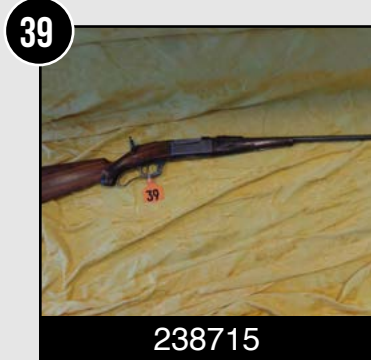

Savage 24J Over/Under
22 / 410

Eclipse Beauty Double Barrel
12 Gauge
Hammer Gun
Hand Made in Belgium

1873 US Model
Springfield
4570 w/ Bayonet

Sears Semi-Auto 12 Gauge
28" Barrel Modified Choke
Model 300
2 3/4" Shells

C2 527 American Ruger
204 Caliber
Bolt Action 5 Shot

Savage 99 300 Sav Cal
Lever Action
24" Barrel

Rossi 44 Mag Lever Action
R92 Manufactured Taurus

Stoeger Condor I, O&U
12 Gauge
3" Chamber

Remington 700 BDL DBM
280 Caliber 24" Barrel
Leopald 3x9 Scope
w/ Engraving

Savage Model 99 Takedown
22" Barrel
Lyman Aperture Sight
250 Caliber Made 1922

Remington 5mm Magnum
Bolt Action Model 592 M

Remington 552 Speedmaster
22 Caliber Semi-Auto
Shoots Shorts, Long
or Long Rifle