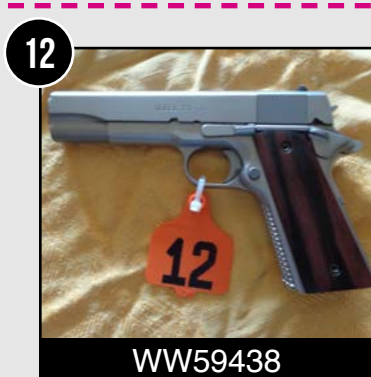

12
WW59438
Hunter Customs
Springfield Armory 1911A1
45 ACP Caliber
Stainless Steel