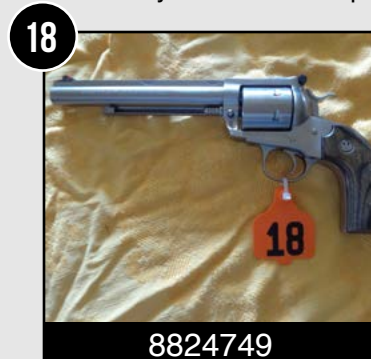

13
N361770
Smith & Wesson
Model 27-2
8 3/8" Barrel 357 Caliber
Faux Ivory Scrimshaw Grips

14
27874
Smith & Wesson
Model 36-1
3" Barrel
38 Special Caliber

15
New In Box!
TF04151
Colt SA Revolver
Cowboy Model
45 Colt
5 1/2" Barrel

16
UAS6047
Smith & Wesson Model 22-5
5" Barrel 22 Caliber
16A - Tasco PD4 Red Dot Scope
7" Barrel w/ small range bag
and 2 magazines

17
New In Box w/ Holster!
NM326148
Springfield Armory 1911 A-1
Double Mag Pouch
Hardcase
X Grips 2 Magazines