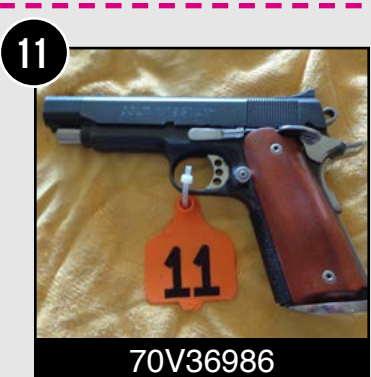

11
70V36986
Hunter Customs
Carry Comp 1911
45 ACP Caliber