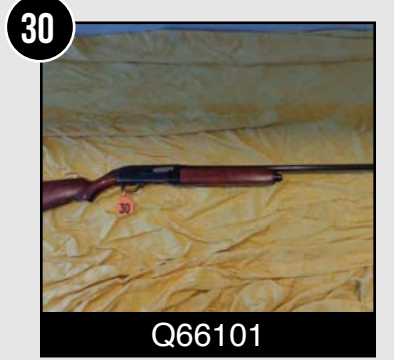

Sears Semi-Auto 12 Gauge
28" Barrel Modified Choke
Model 300
2 3/4" Shells