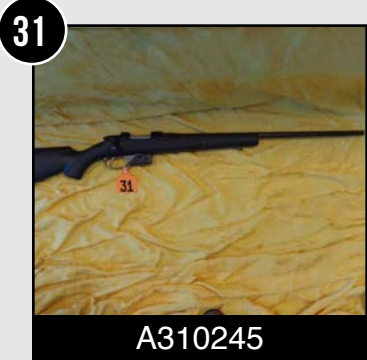

Savage 24J Over/Under
22 / 410

Eclipse Beauty Double Barrel
12 Gauge
Hammer Gun
Hand Made in Belgium

1873 US Model
Springfield
4570 w/ Bayonet

Sears Semi-Auto 12 Gauge
28" Barrel Modified Choke
Model 300
2 3/4" Shells