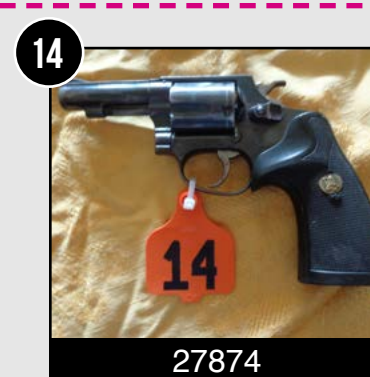

5
C44155
38 Special Model 10
3rd Generation
Barrel 2"

6
F20022
Hunter Custom 1911
Semi-Auto
10 mm Caliber

7
BB4305
Makarov
9mm
Semi-Auto

8
R383548
Astra
44 mag
3" Barrel

9
2751393
Hunter Customs Colt 1911
Hybrid Barrel
45 ACP Caliber

10
P36610
Cimarron Uberti Revolver
4 5/8" Barrel
45 Colt Caliber

11
70V36986
Hunter Customs
Carry Comp 1911
45 ACP Caliber

12
WW59438
Hunter Customs
Springfield Armory 1911A1
45 ACP Caliber
Stainless Steel

13
N361770
Smith & Wesson
Model 27-2
8 3/8" Barrel 357 Caliber
Faux Ivory Scrimshaw Grips

14
27874
Smith & Wesson
Model 36-1
3" Barrel
38 Special Caliber

15
New In Box!
TF04151
Colt SA Revolver
Cowboy Model
45 Colt
5 1/2" Barrel

16
UAS6047
Smith & Wesson Model 22-5
5" Barrel 22 Caliber
16A - Tasco PD4 Red Dot Scope
7" Barrel w/ small range bag
and 2 magazines

17
New In Box w/ Holster!
NM326148
Springfield Armory 1911 A-1
Double Mag Pouch
Hardcase
X Grips 2 Magazines