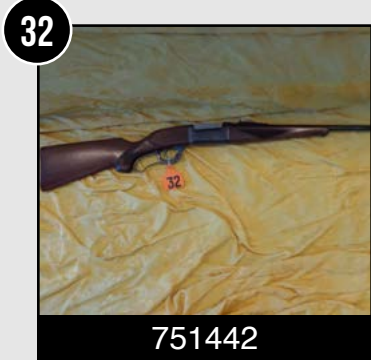

Savage 99 300 Sav Cal
Lever Action
24" Barrel