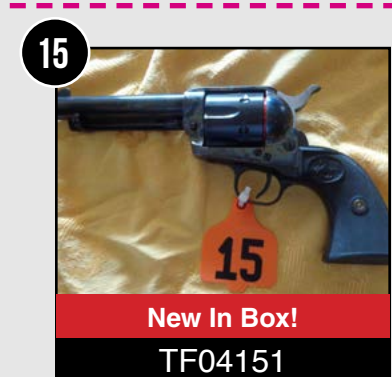

13
N361770
Smith & Wesson
Model 27-2
8 3/8" Barrel 357 Caliber
Faux Ivory Scrimshaw Grips

14
27874
Smith & Wesson
Model 36-1
3" Barrel
38 Special Caliber

15
New In Box!
TF04151
Colt SA Revolver
Cowboy Model
45 Colt
5 1/2" Barrel

16
UAS6047
Smith & Wesson Model 22-5
5" Barrel 22 Caliber
16A - Tasco PD4 Red Dot Scope
7" Barrel w/ small range bag
and 2 magazines

17
New In Box w/ Holster!
NM326148
Springfield Armory 1911 A-1
Double Mag Pouch
Hardcase
X Grips 2 Magazines