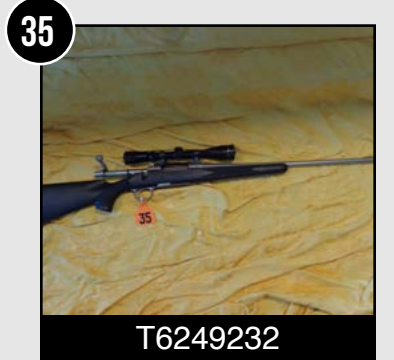

Savage 24J Over/Under
22 / 410

Eclipse Beauty Double Barrel
12 Gauge
Hammer Gun
Hand Made in Belgium

1873 US Model
Springfield
4570 w/ Bayonet

Sears Semi-Auto 12 Gauge
28" Barrel Modified Choke
Model 300
2 3/4" Shells

C2 527 American Ruger
204 Caliber
Bolt Action 5 Shot

Savage 99 300 Sav Cal
Lever Action
24" Barrel

Rossi 44 Mag Lever Action
R92 Manufactured Taurus

Stoeger Condor I, O&U
12 Gauge
3" Chamber

Remington 700 BDL DBM
280 Caliber 24" Barrel
Leopald 3x9 Scope
w/ Engraving