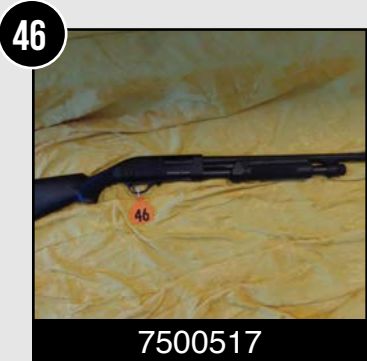

Savage Model 99 Takedown
22" Barrel
Lyman Aperture Sight
250 Caliber Made 1922

Remington 5mm Magnum
Bolt Action Model 592 M

Remington 552 Speedmaster
22 Caliber Semi-Auto
Shoots Shorts, Long
or Long Rifle

Browning BAR Stalker Auto
270 Win Caliber

Winchester Wildcat
22 Bolt Action
Model 255 MP

Winchester Model 11
Semi-Auto 12 Gauge
(Need Wood Sold Separately)

Glenfield Model 25
Bolt Action 22 Rifle
Shoots 22 Shorts, Long,
Long Rifle. Clip Fed

Charles Daly
12 Gauge Pump
3" Chamber 18" Barrel
Cylinder Bore

Savage Model 4C Target Gun
Custom 22 Caliber Bolt Action 22
Short, Long, Long Rifle
5 Shot Magazine
Tasco Field 2x75 Scope

Remington 1100 Auto
20 Gauge 28" Vent Rib Barrel
w/ Matte Bluing
Semi-Auto 2 3/4" Shells