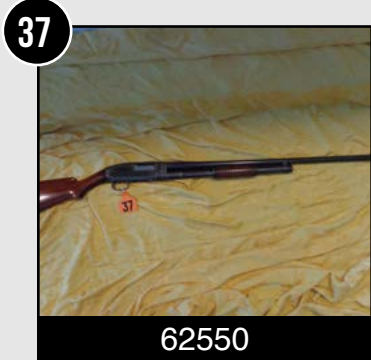

Winchester Model 12 Pump
12 Gauge 28" Barrel
Full Choke
Mfg 1914