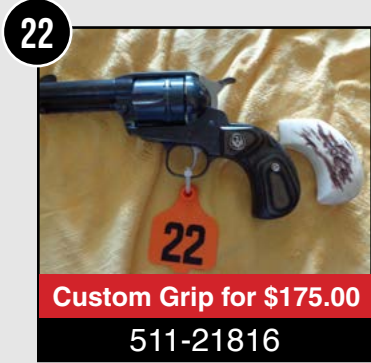

Ruger Single Action
Special Edition
Birds Head Grip
45 Colt 3 1/2" Barrel