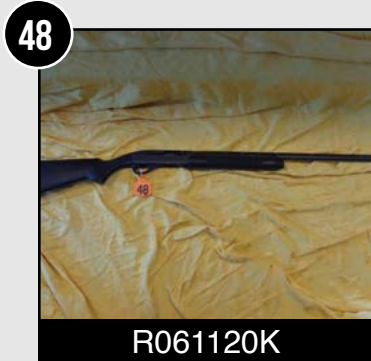

Savage Model 99 Takedown
22" Barrel
Lyman Aperture Sight
250 Caliber Made 1922

Remington 5mm Magnum
Bolt Action Model 592 M

Remington 552 Speedmaster
22 Caliber Semi-Auto
Shoots Shorts, Long
or Long Rifle

Browning BAR Stalker Auto
270 Win Caliber

Winchester Wildcat
22 Bolt Action
Model 255 MP

Winchester Model 11
Semi-Auto 12 Gauge
(Need Wood Sold Separately)

Glenfield Model 25
Bolt Action 22 Rifle
Shoots 22 Shorts, Long,
Long Rifle. Clip Fed

Charles Daly
12 Gauge Pump
3" Chamber 18" Barrel
Cylinder Bore

Savage Model 4C Target Gun
Custom 22 Caliber Bolt Action 22
Short, Long, Long Rifle
5 Shot Magazine
Tasco Field 2x75 Scope

Remington 1100 Auto
20 Gauge 28" Vent Rib Barrel
w/ Matte Bluing
Semi-Auto 2 3/4" Shells