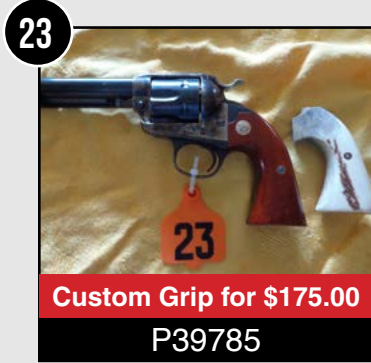

18
8824749
Ruger Bisley 44 Mag
7 1/2" Barrel, Scope Rings
Super Black Hawk Hunter

19
SS53799
Colt Mark 4 Series 80
1911, 40 S&W Caliber
Stainless Steel

20
L0405
9 mm C2 Model 750
9x19 Caliber
Case, 2 Magazines,
Cleaning Kit

Pertaining to Firearms: All Federal and State Laws will be followed.

More Guns!

Smith & Wesson
45 ACP Model 625
5" Barrel Hardcase

Ruger Single Action
Special Edition
Birds Head Grip
45 Colt 3 1/2" Barrel

Cimmaron Uberti
Bisley Model 5 1/2" Barrel
45 Colt Caliber

SKS Semi-Auto
7.62 x 39 Caliber

Remington 1100 12 Gauge
28" Barrel, 2 3/4" Shells
Modified Choke
10 Shot

Remington 870 12 Gauge
18" Barrel Pump
Cyl Choke
2 3/4" or 3" Shells