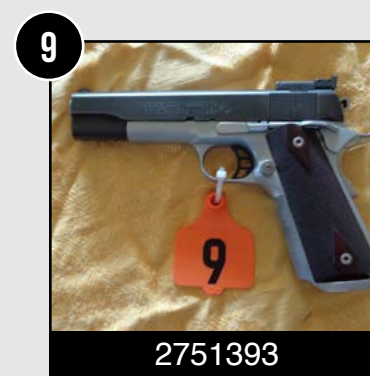

5
C44155
38 Special Model 10
3rd Generation
Barrel 2"

6
F20022
Hunter Custom 1911
Semi-Auto
10 mm Caliber

7
BB4305
Makarov
9mm
Semi-Auto

8
R383548
Astra
44 mag
3" Barrel

9
2751393
Hunter Customs Colt 1911
Hybrid Barrel
45 ACP Caliber