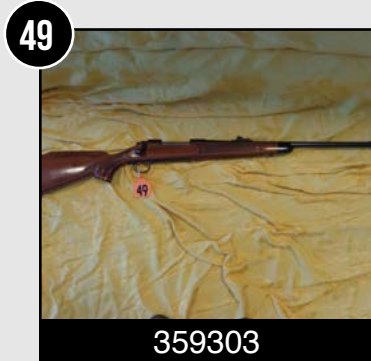

Savage Model 99 Takedown
22" Barrel
Lyman Aperture Sight
250 Caliber Made 1922

Remington 5mm Magnum
Bolt Action Model 592 M

Remington 552 Speedmaster
22 Caliber Semi-Auto
Shoots Shorts, Long
or Long Rifle

Browning BAR Stalker Auto
270 Win Caliber

Winchester Wildcat
22 Bolt Action
Model 255 MP

Winchester Model 11
Semi-Auto 12 Gauge
(Need Wood Sold Separately)

Glenfield Model 25
Bolt Action 22 Rifle
Shoots 22 Shorts, Long,
Long Rifle. Clip Fed

Charles Daly
12 Gauge Pump
3" Chamber 18" Barrel
Cylinder Bore

Savage Model 4C Target Gun
Custom 22 Caliber Bolt Action 22
Short, Long, Long Rifle
5 Shot Magazine
Tasco Field 2x75 Scope

Remington 1100 Auto
20 Gauge 28" Vent Rib Barrel
w/ Matte Bluing
Semi-Auto 2 3/4" Shells