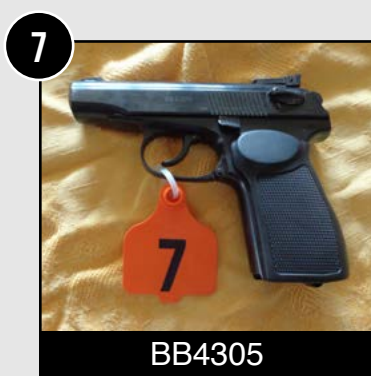

1
B94666
Heritage MFG
22 Single Action Revolver
22 Mag Cyl

2
5103
Hopkins + Allen Revolver
32 Smith & Wesson Caliber

3
5672
H&R Revolver
32 Smith & Wesson Caliber

4
135755
Smith & Wesson
Revolver
32 S&W Caliber

5
C44155
38 Special Model 10
3rd Generation
Barrel 2"

6
F20022
Hunter Custom 1911
Semi-Auto
10 mm Caliber

7
BB4305
Makarov
9mm
Semi-Auto

8
R383548
Astra
44 mag
3" Barrel

9
2751393
Hunter Customs Colt 1911
Hybrid Barrel
45 ACP Caliber