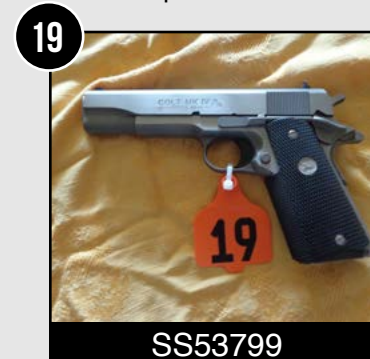

19
SS53799
Colt Mark 4 Series 80
1911, 40 S&W Caliber
Stainless Steel