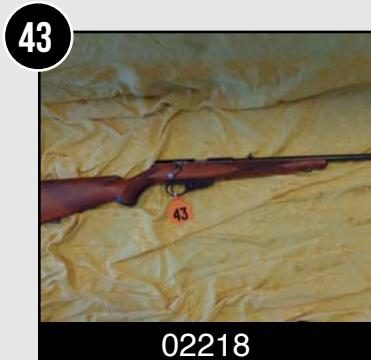

Savage Model 99 Takedown
22" Barrel
Lyman Aperture Sight
250 Caliber Made 1922

Remington 5mm Magnum
Bolt Action Model 592 M

Remington 552 Speedmaster
22 Caliber Semi-Auto
Shoots Shorts, Long
or Long Rifle

Browning BAR Stalker Auto
270 Win Caliber

Winchester Wildcat
22 Bolt Action
Model 255 MP

Winchester Model 11
Semi-Auto 12 Gauge
(Need Wood Sold Separately)

Glenfield Model 25
Bolt Action 22 Rifle
Shoots 22 Shorts, Long,
Long Rifle. Clip Fed