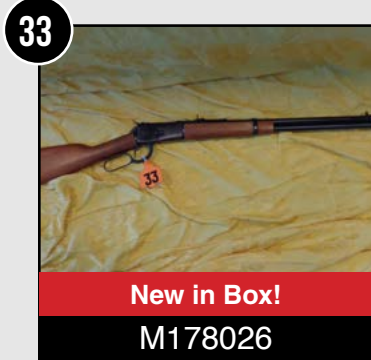

Cimmaron Uberti
Bisley Model 5 1/2" Barrel
45 Colt Caliber

SKS Semi-Auto
7.62 x 39 Caliber

Remington 1100 12 Gauge
28" Barrel, 2 3/4" Shells
Modified Choke
10 Shot

Remington 870 12 Gauge
18" Barrel Pump
Cyl Choke
2 3/4" or 3" Shells

Savage 24J Over/Under
22 / 410

Eclipse Beauty Double Barrel
12 Gauge
Hammer Gun
Hand Made in Belgium

1873 US Model
Springfield
4570 w/ Bayonet

Sears Semi-Auto 12 Gauge
28" Barrel Modified Choke
Model 300
2 3/4" Shells

C2 527 American Ruger
204 Caliber
Bolt Action 5 Shot

Savage 99 300 Sav Cal
Lever Action
24" Barrel

Rossi 44 Mag Lever Action
R92 Manufactured Taurus

Stoeger Condor I, O&U
12 Gauge
3" Chamber

Remington 700 BDL DBM
280 Caliber 24" Barrel
Leopald 3x9 Scope
w/ Engraving