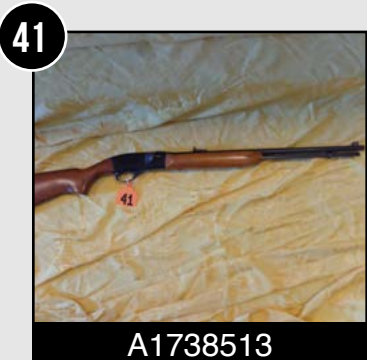

C2 527 American Ruger
204 Caliber
Bolt Action 5 Shot

Savage 99 300 Sav Cal
Lever Action
24" Barrel

Rossi 44 Mag Lever Action
R92 Manufactured Taurus

Stoeger Condor I, O&U
12 Gauge
3" Chamber

Remington 700 BDL DBM
280 Caliber 24" Barrel
Leopald 3x9 Scope
w/ Engraving

Browning Citori O/U
12 Gauge 2 3/4" Chamber
Invector Choke
w/ Full & Modified Chokes

Winchester Model 12 Pump
12 Gauge 28" Barrel
Full Choke
Mfg 1914

AH Fox Double Barrel 12 Gauge
32" Barrel
Modified and Full Choke
Barrel made from Krupp Fluid
Steel Mfg. 1909 2 9/16" Shell

Savage Model 99 Takedown
22" Barrel
Lyman Aperture Sight
250 Caliber Made 1922

Remington 5mm Magnum
Bolt Action Model 592 M

Remington 552 Speedmaster
22 Caliber Semi-Auto
Shoots Shorts, Long
or Long Rifle