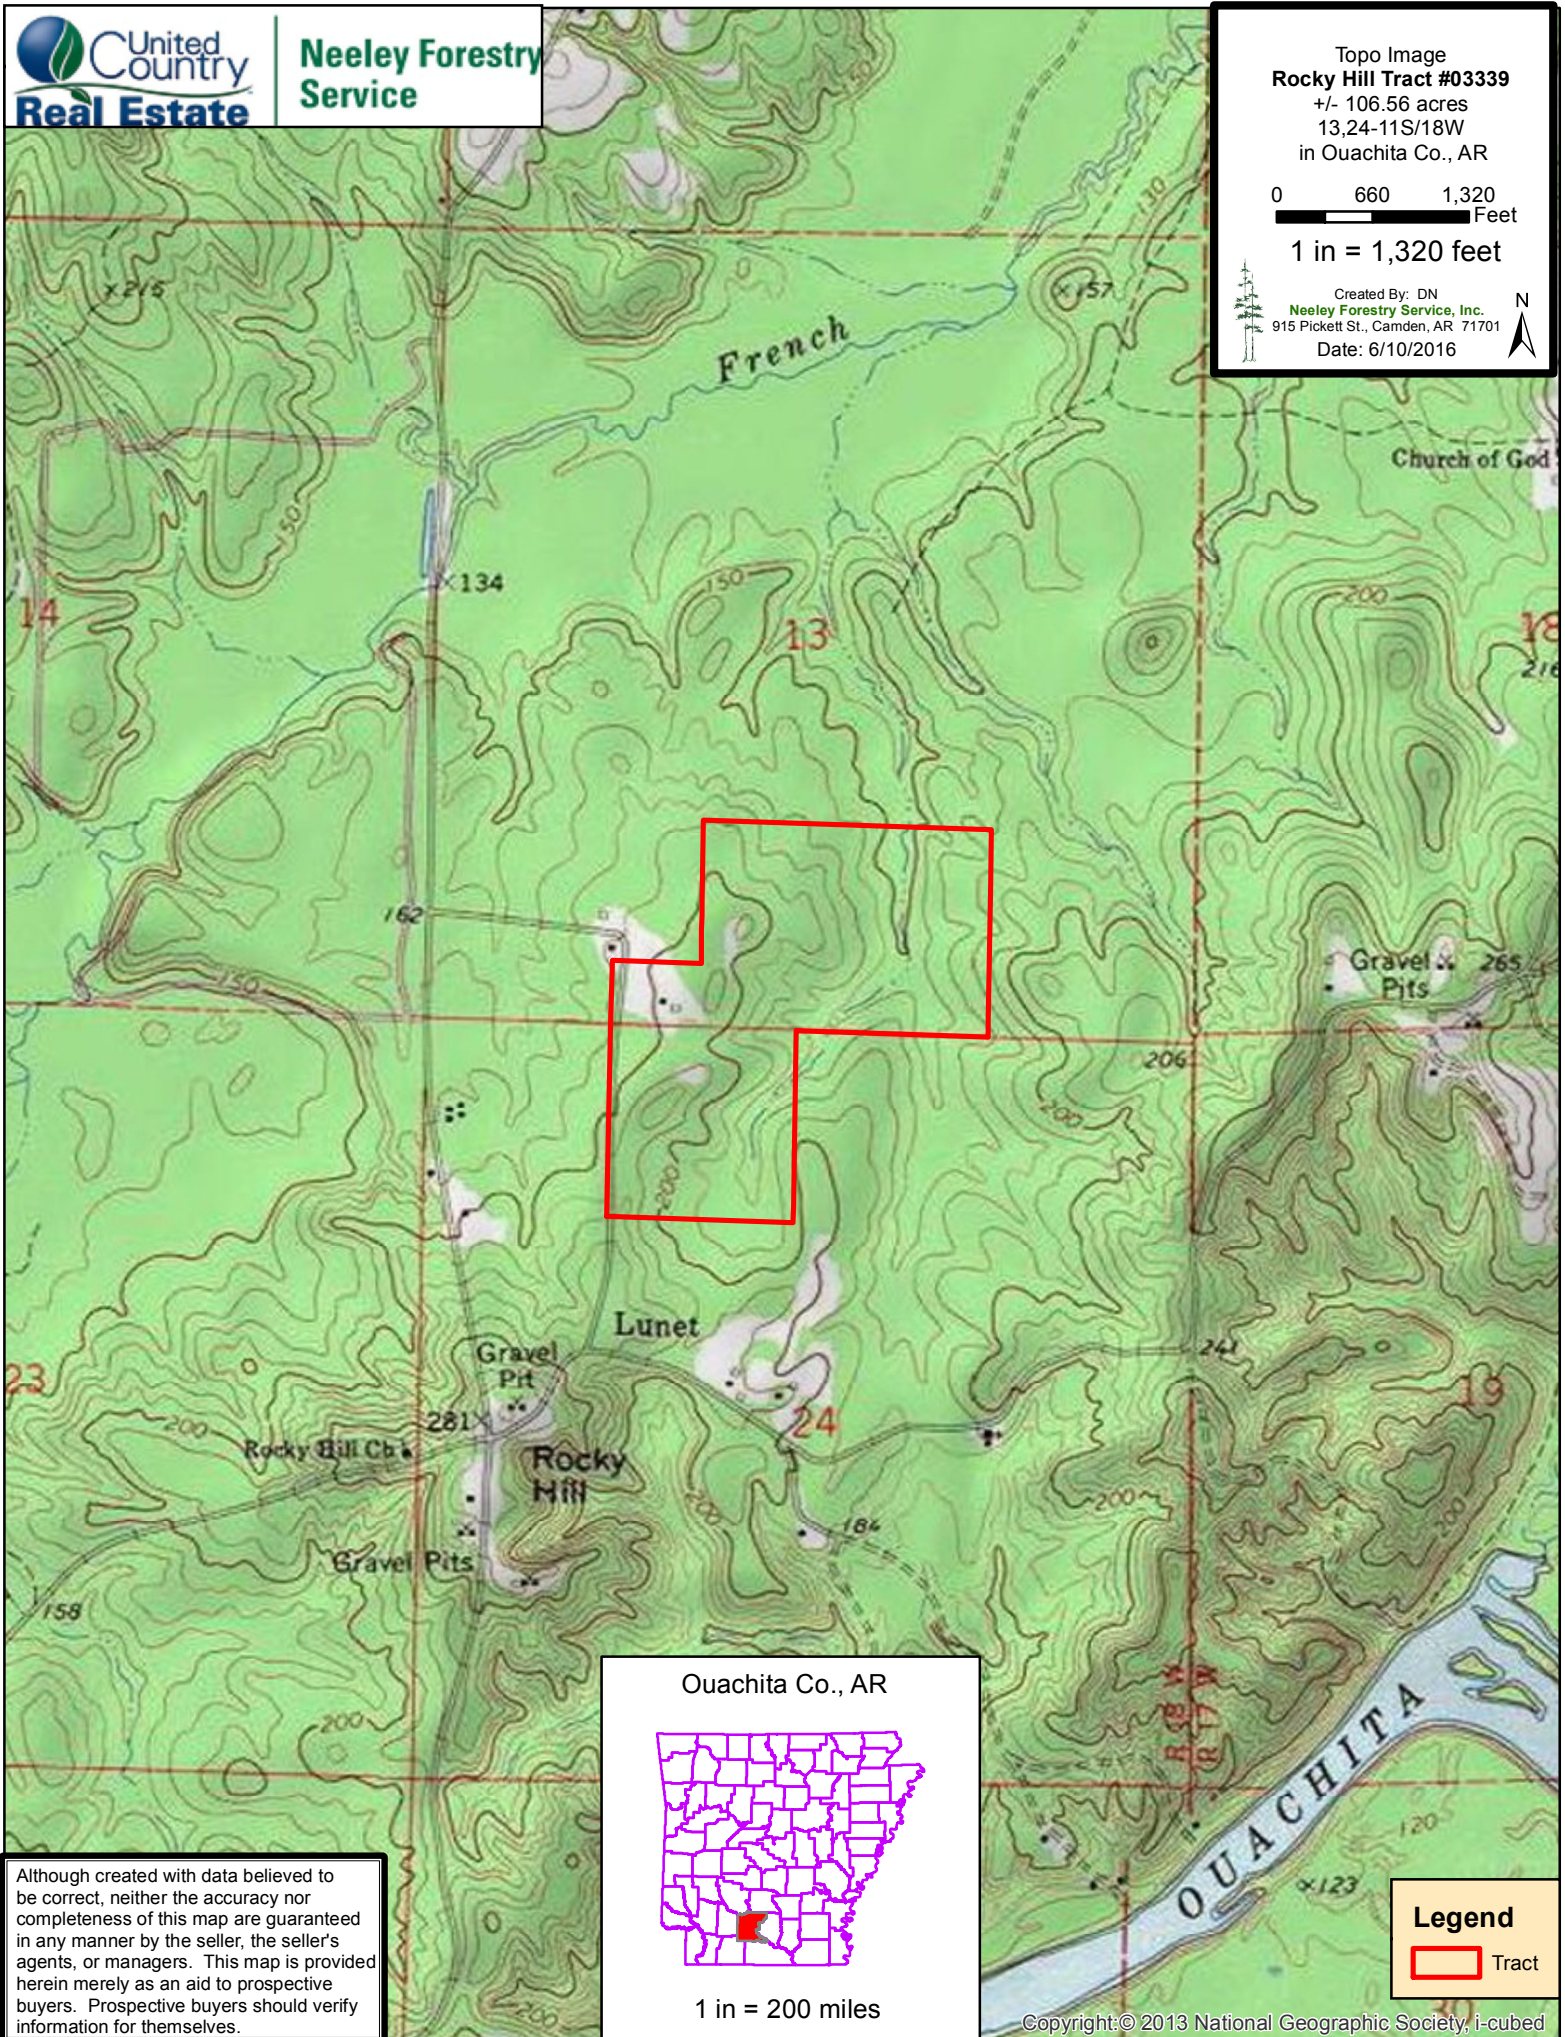

Topo Image
Rocky Hill Tract #03339
+/- 106.56 acres
13,24-11S/18W
in Ouachita Co., AR

0 660 1,320
Feet

1 in = 1,320 feet

Created By: DN
Neeley Forestry Service, Inc.
915 Pickett St., Camden, AR 71701
Date: 6/10/2016

Ouachita Co., AR

1 in = 200 miles

Legend

Tract

Although created with data believed to be correct, neither the accuracy nor completeness of this map are guaranteed in any manner by the seller, the seller's agents, or managers. This map is provided herein merely as an aid to prospective buyers. Prospective buyers should verify information for themselves.