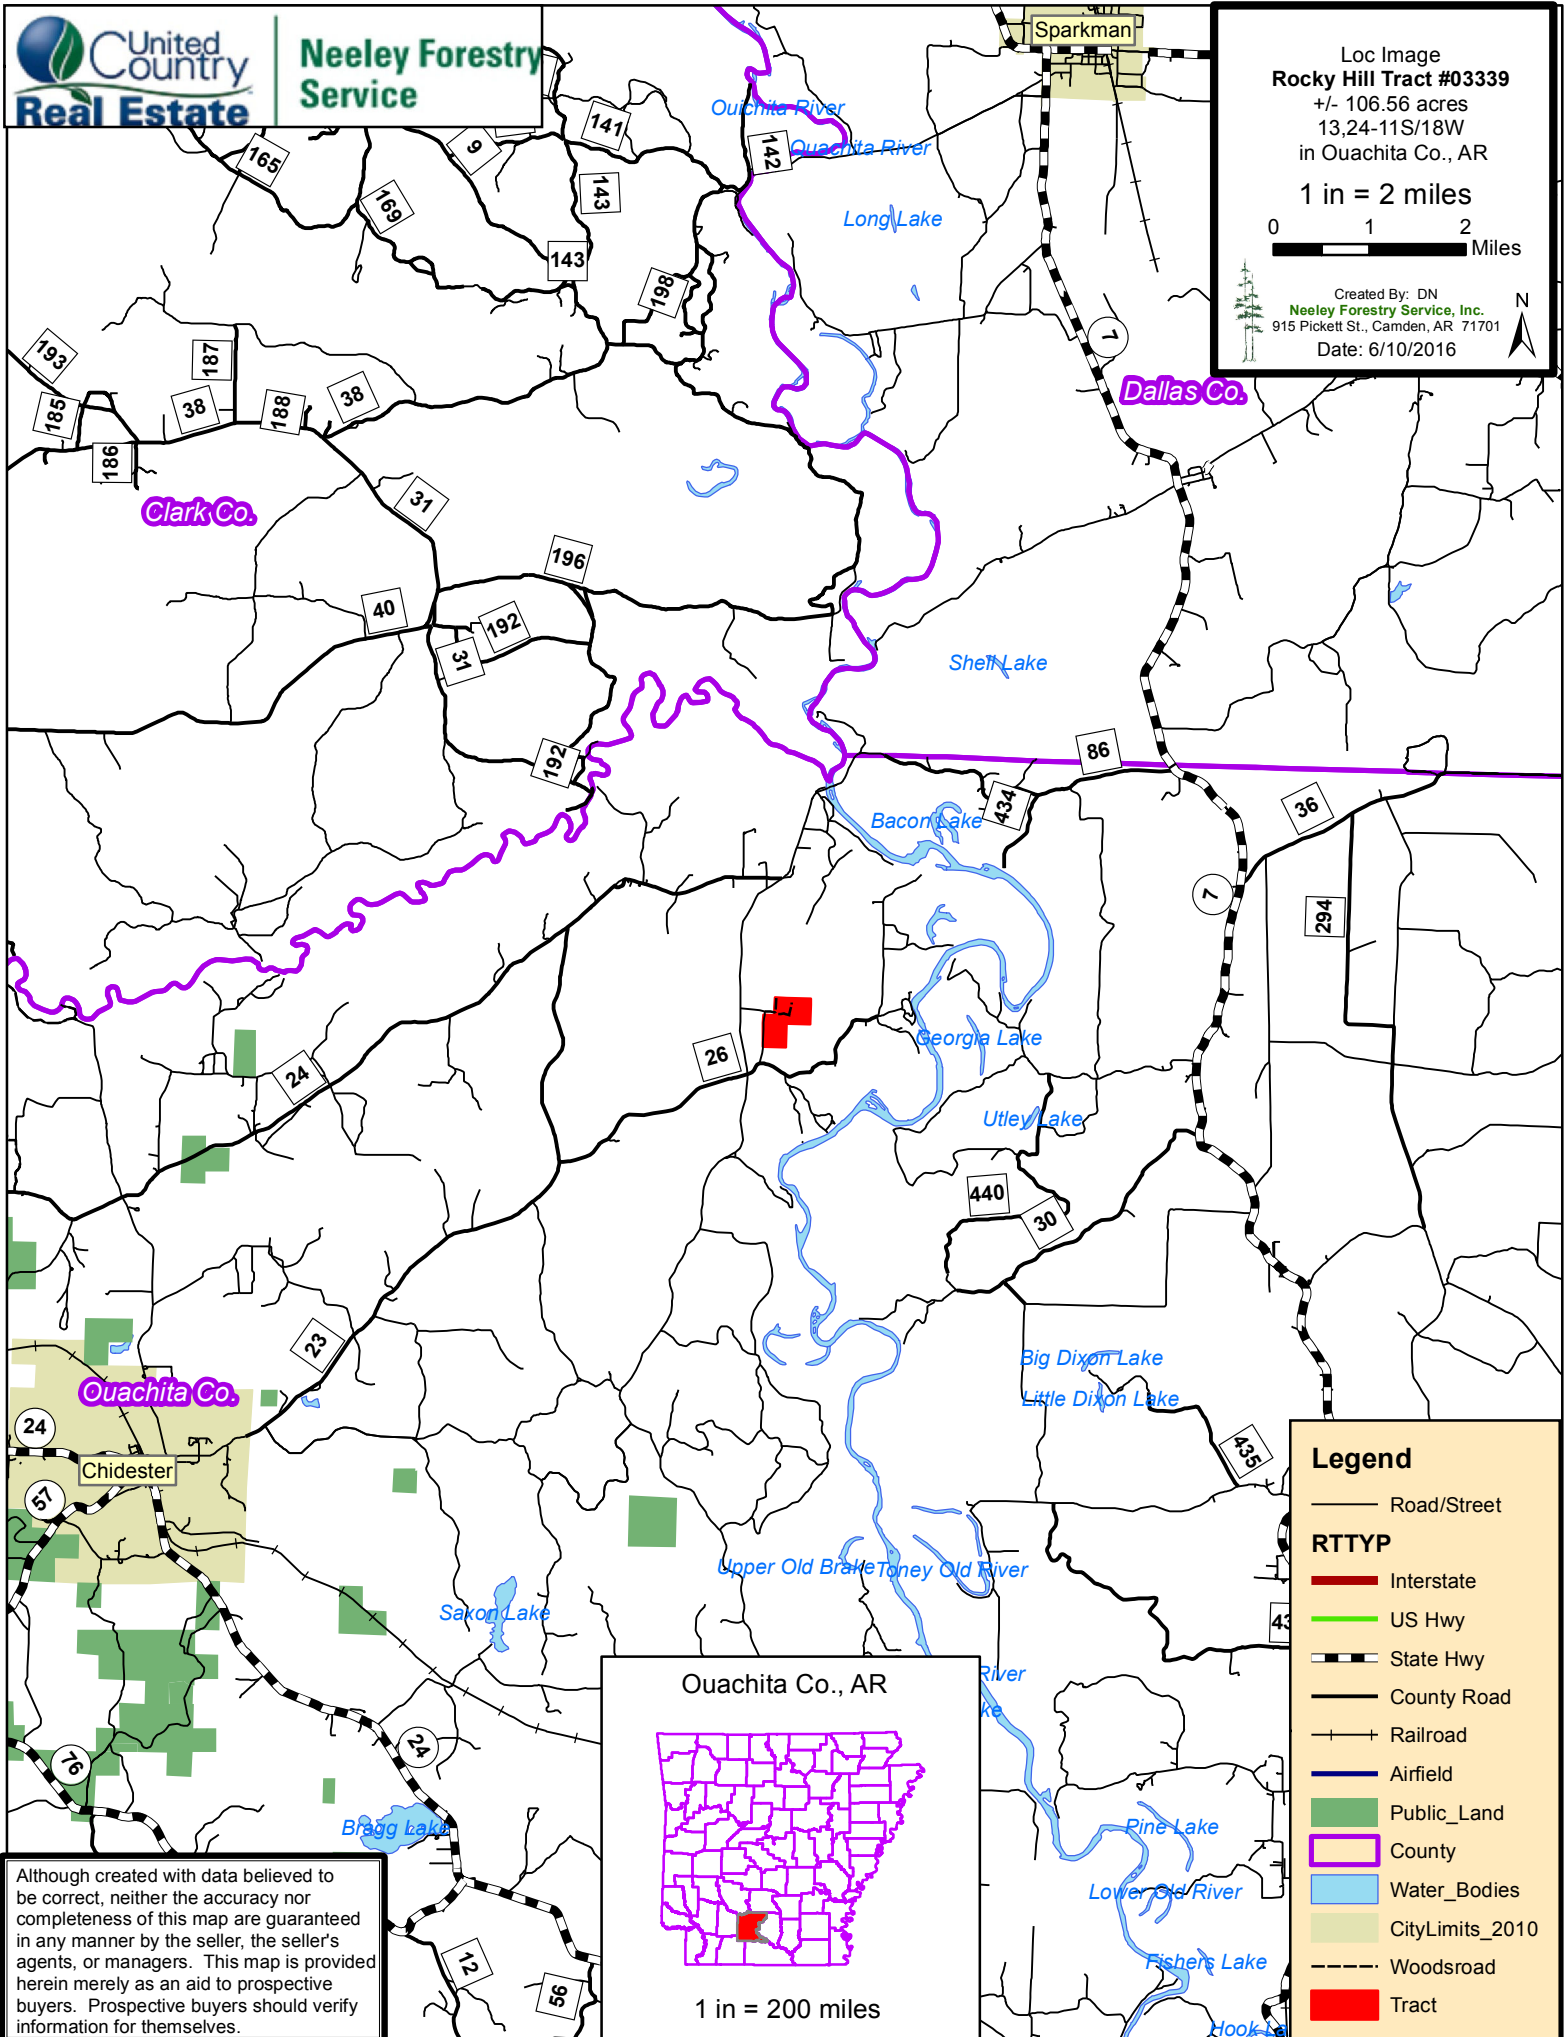

Loc Image
Rocky Hill Tract #03339
+/- 106.56 acres
13,24-11S/18W
in Ouachita Co., AR
1 in = 2 miles

0 1 2 Miles

Created By: DN
Neeley Forestry Service, Inc.
915 Pickett St., Camden, AR 71701
Date: 6/10/2016

Although created with data believed to be correct, neither the accuracy nor completeness of this map are guaranteed in any manner by the seller, the seller's agents, or managers. This map is provided herein merely as an aid to prospective buyers. Prospective buyers should verify information for themselves.

Legend

- Road/Street
- RTTYP**
- Interstate
- US Hwy
- State Hwy
- County Road
- Railroad
- Airfield
- Public_Land
- County
- Water_Bodies
- CityLimits_2010
- Woodsroad
- Tract