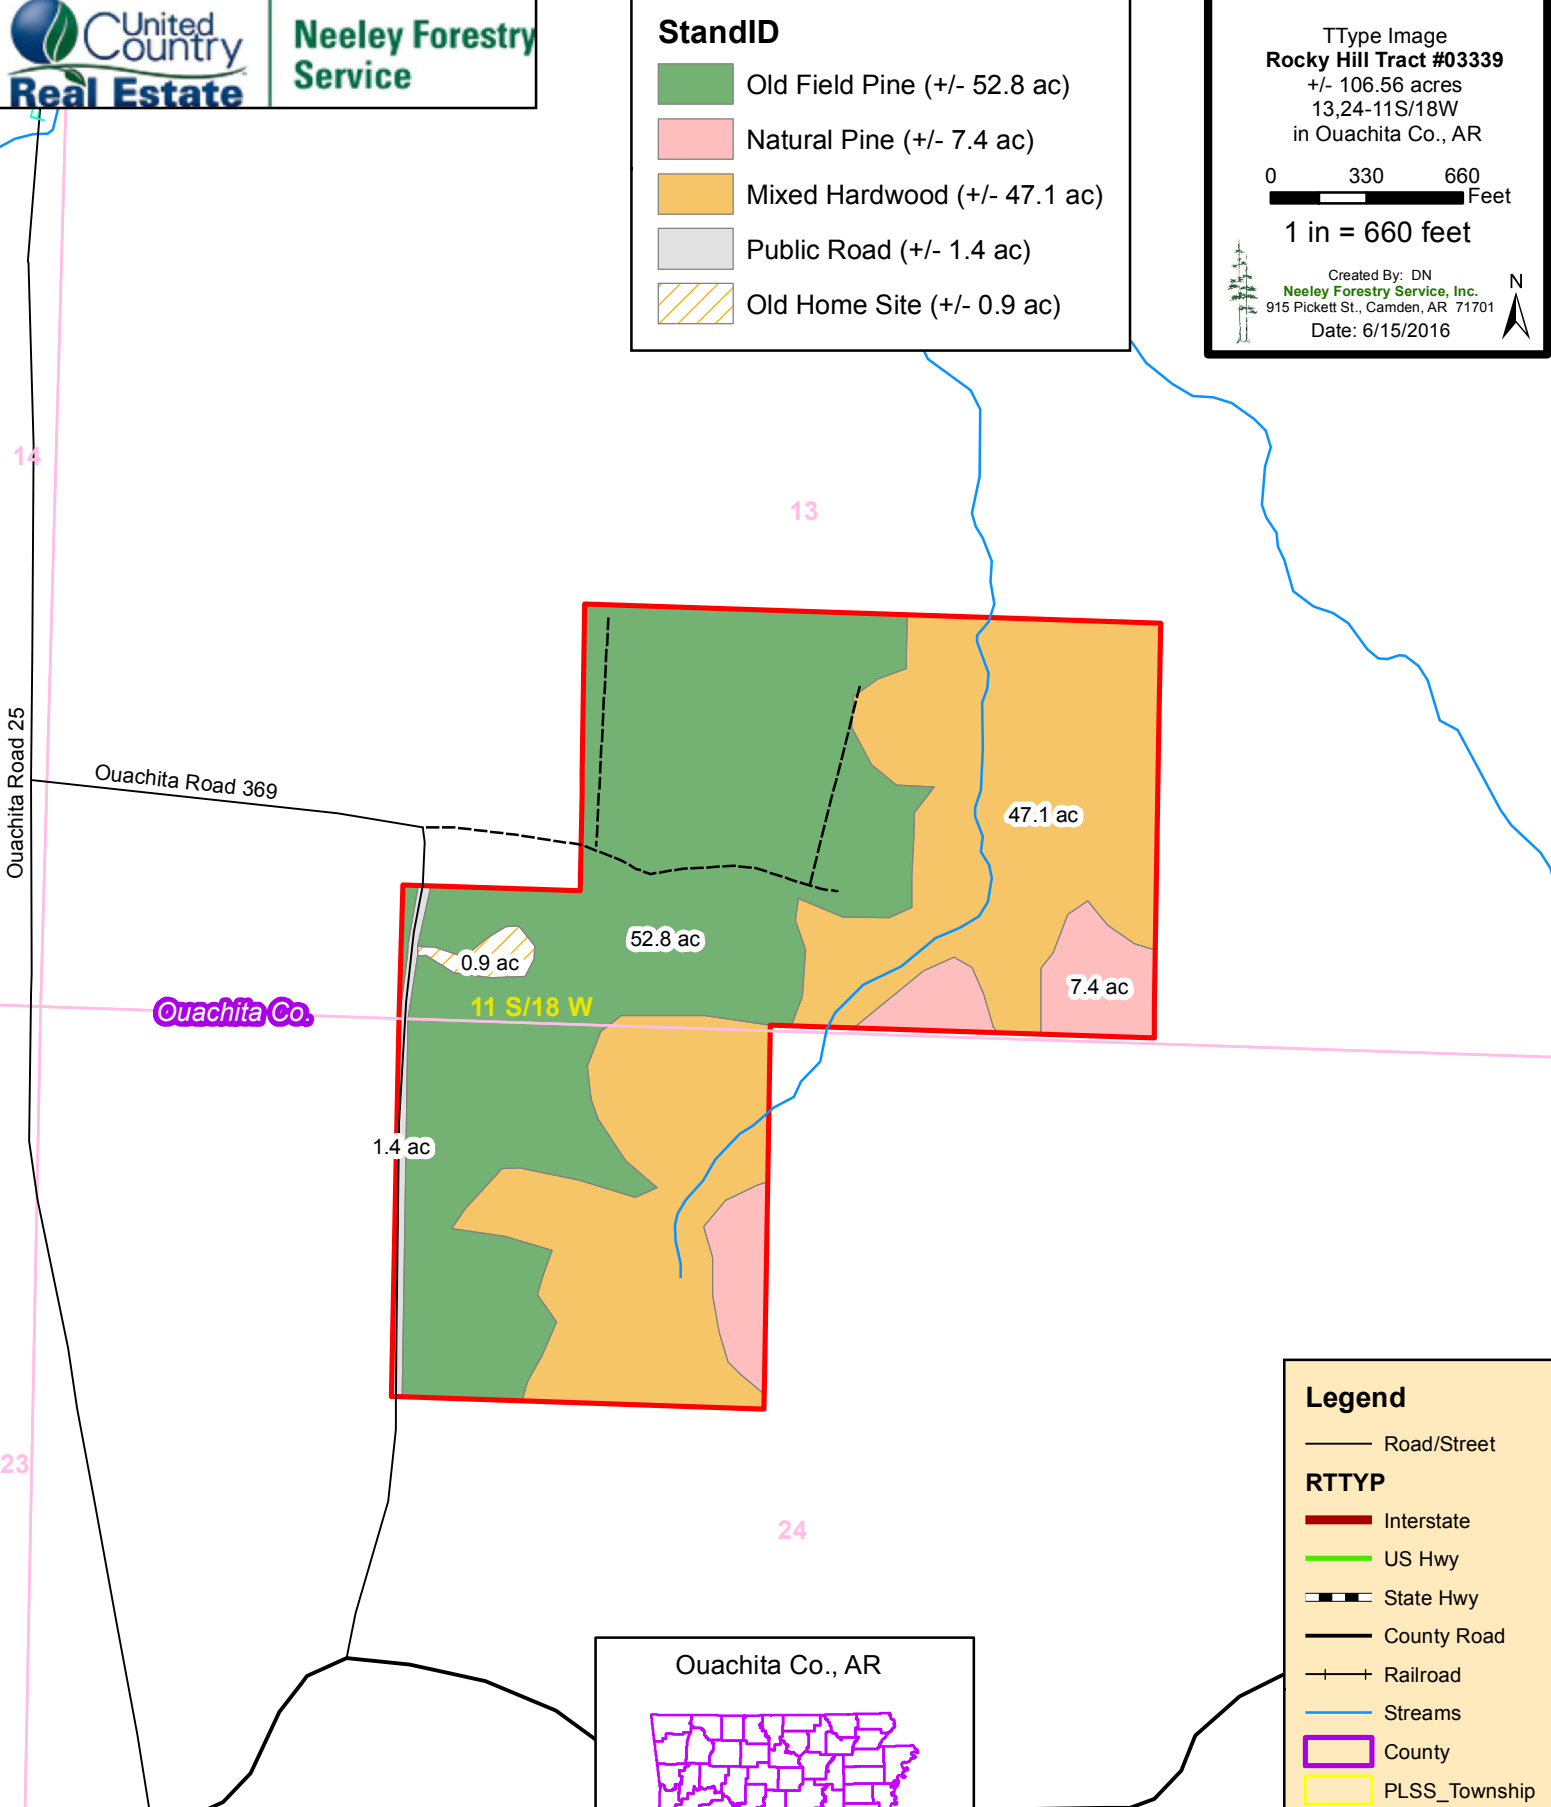

**StandID**

- Old Field Pine (+/- 52.8 ac)
- Natural Pine (+/- 7.4 ac)
- Mixed Hardwood (+/- 47.1 ac)
- Public Road (+/- 1.4 ac)
- Old Home Site (+/- 0.9 ac)

TType Image  
**Rocky Hill Tract #03339**  
+/- 106.56 acres  
13,24-11S/18W  
in Ouachita Co., AR

0 330 660  
Feet

1 in = 660 feet

Created By: DN  
Neeley Forestry Service, Inc.  
915 Pickett St., Camden, AR 71701  
Date: 6/15/2016

Ouachita Co.

11 S/18 W

Although created with data believed to be correct, neither the accuracy nor completeness of this map are guaranteed in any manner by the seller, the seller's agents, or managers. This map is provided herein merely as an aid to prospective buyers. Prospective buyers should verify information for themselves.

**Legend**

- Road/Street
- RTTYP**
- Interstate
- US Hwy
- State Hwy
- County Road
- Railroad
- Streams
- County
- PLSS\_Township
- PLSS\_Section
- Water\_Bodies
- CityLimits\_2010
- Woodsroad
- Tract