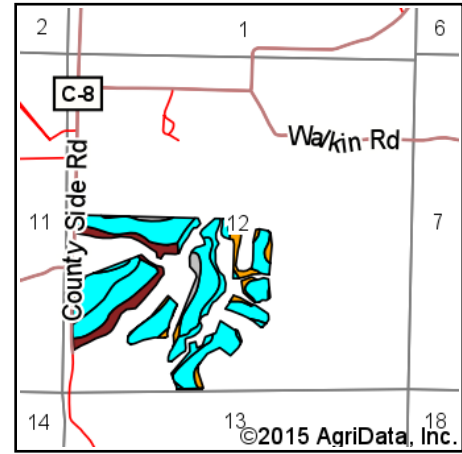

# Aerial Map

iAuctionandRealty.com

Maps Provided By:

© Agridata, Inc. 2015 www.AgridataInc.com

map center: 38.127020, -92.413576

**12-39N-14W**  
**Miller County**  
**Missouri**

12/3/2015

# Soil Map

Soils data provided by USDA and NRCS.

©2015 AgriData, Inc.

State: **Missouri**  
 County: **Miller**  
 Location: **12-39N-14W**  
 Township: **Glaze**  
 Acres: **88.27**  
 Date: **12/3/2015**

## Area Symbol: MO131, Soil Area Version: 16

Code	Soil Description	Acres	Percent of field	Non-Irr Class Legend	Non-Irr Class *c	Corn	Grain sorghum	Soybeans	Winter wheat
73112	Gunlock silt loam, 3 to 8 percent slopes	32.86	37.2%		IIIe				
70046	Sacville silt loam, 2 to 5 percent slopes	20.88	23.7%		IIIe	110	80	37	48
75376	Cedargap gravelly silt loam, 0 to 2 percent slopes, frequently flooded	9.23	10.5%		IIIw				
75421	Racket silt loam, 0 to 2 percent slopes, occasionally flooded	7.83	8.9%		IIw			38	30
73012	Gravois silt loam, 3 to 8 percent slopes	5.68	6.4%		IIIs				
73089	Rueter very gravelly silt loam, 15 to 35 percent slopes, very stony	3.60	4.1%		VIe				
73251	Gatewood-Moko complex, 8 to 20 percent slopes, very stony	2.80	3.2%		VIIs				
76421	Racket silt loam, 1 to 3 percent slopes, occasionally flooded	2.14	2.4%		IIw			38	30
73254	Ocie gravelly silt loam, 8 to 15 percent slopes, very stony	1.94	2.2%		IVs				
73035	Gravois silt loam, 8 to 15 percent slopes	0.85	1.0%		IVs				
73250	Gatewood-Moko complex, 3 to 8 percent slopes, very stony	0.46	0.5%		IIIs				
<b>Weighted Average</b>						<b>26</b>	<b>18.9</b>	<b>13</b>	<b>14.7</b>

# Topography Map

©2015 AgriData, Inc.

map center: 38.127020, -92.413576

iAuctionandRealty.com

Maps Provided By:

© Agridata, Inc. 2015 www.AgridataInc.com

**12-39N-14W**  
**Miller County**  
**Missouri**

12/3/2015