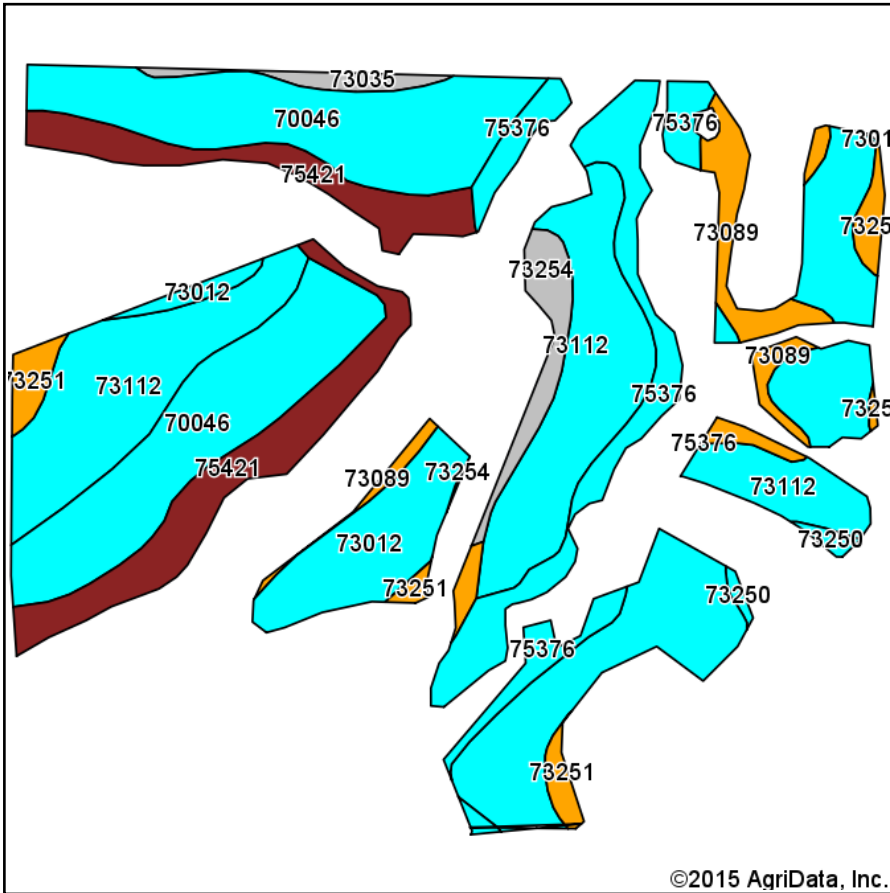

# Aerial Map

iAuctionandRealty.com

Maps Provided By:

© Agridata, Inc. 2015 www.AgridataInc.com

map center: 38.127020, -92.413576

**12-39N-14W**  
**Miller County**  
**Missouri**

12/3/2015

# Soil Map

Soils data provided by USDA and NRCS.

©2015 AgriData, Inc.

State: **Missouri**  
 County: **Miller**  
 Location: **12-39N-14W**  
 Township: **Glaze**  
 Acres: **88.27**  
 Date: **12/3/2015**

## Area Symbol: MO131, Soil Area Version: 16

Code	Soil Description	Acres	Percent of field	Non-Irr Class Legend	Non-Irr Class *c	Corn	Grain sorghum	Soybeans	Winter wheat
73112	Gunlock silt loam, 3 to 8 percent slopes	32.86	37.2%		IIIe				
70046	Sacville silt loam, 2 to 5 percent slopes	20.88	23.7%		IIIe	110	80	37	48
75376	Cedargap gravelly silt loam, 0 to 2 percent slopes, frequently flooded	9.23	10.5%		IIIw				
75421	Racket silt loam, 0 to 2 percent slopes, occasionally flooded	7.83	8.9%		IIw			38	30
73012	Gravois silt loam, 3 to 8 percent slopes	5.68	6.4%		IIIs				
73089	Rueter very gravelly silt loam, 15 to 35 percent slopes, very stony	3.60	4.1%		VIe				
73251	Gatewood-Moko complex, 8 to 20 percent slopes, very stony	2.80	3.2%		VIIs				
76421	Racket silt loam, 1 to 3 percent slopes, occasionally flooded	2.14	2.4%		IIw			38	30
73254	Ocie gravelly silt loam, 8 to 15 percent slopes, very stony	1.94	2.2%		IVs				
73035	Gravois silt loam, 8 to 15 percent slopes	0.85	1.0%		IVs				
73250	Gatewood-Moko complex, 3 to 8 percent slopes, very stony	0.46	0.5%		IIIs				
<b>Weighted Average</b>						<b>26</b>	<b>18.9</b>	<b>13</b>	<b>14.7</b>