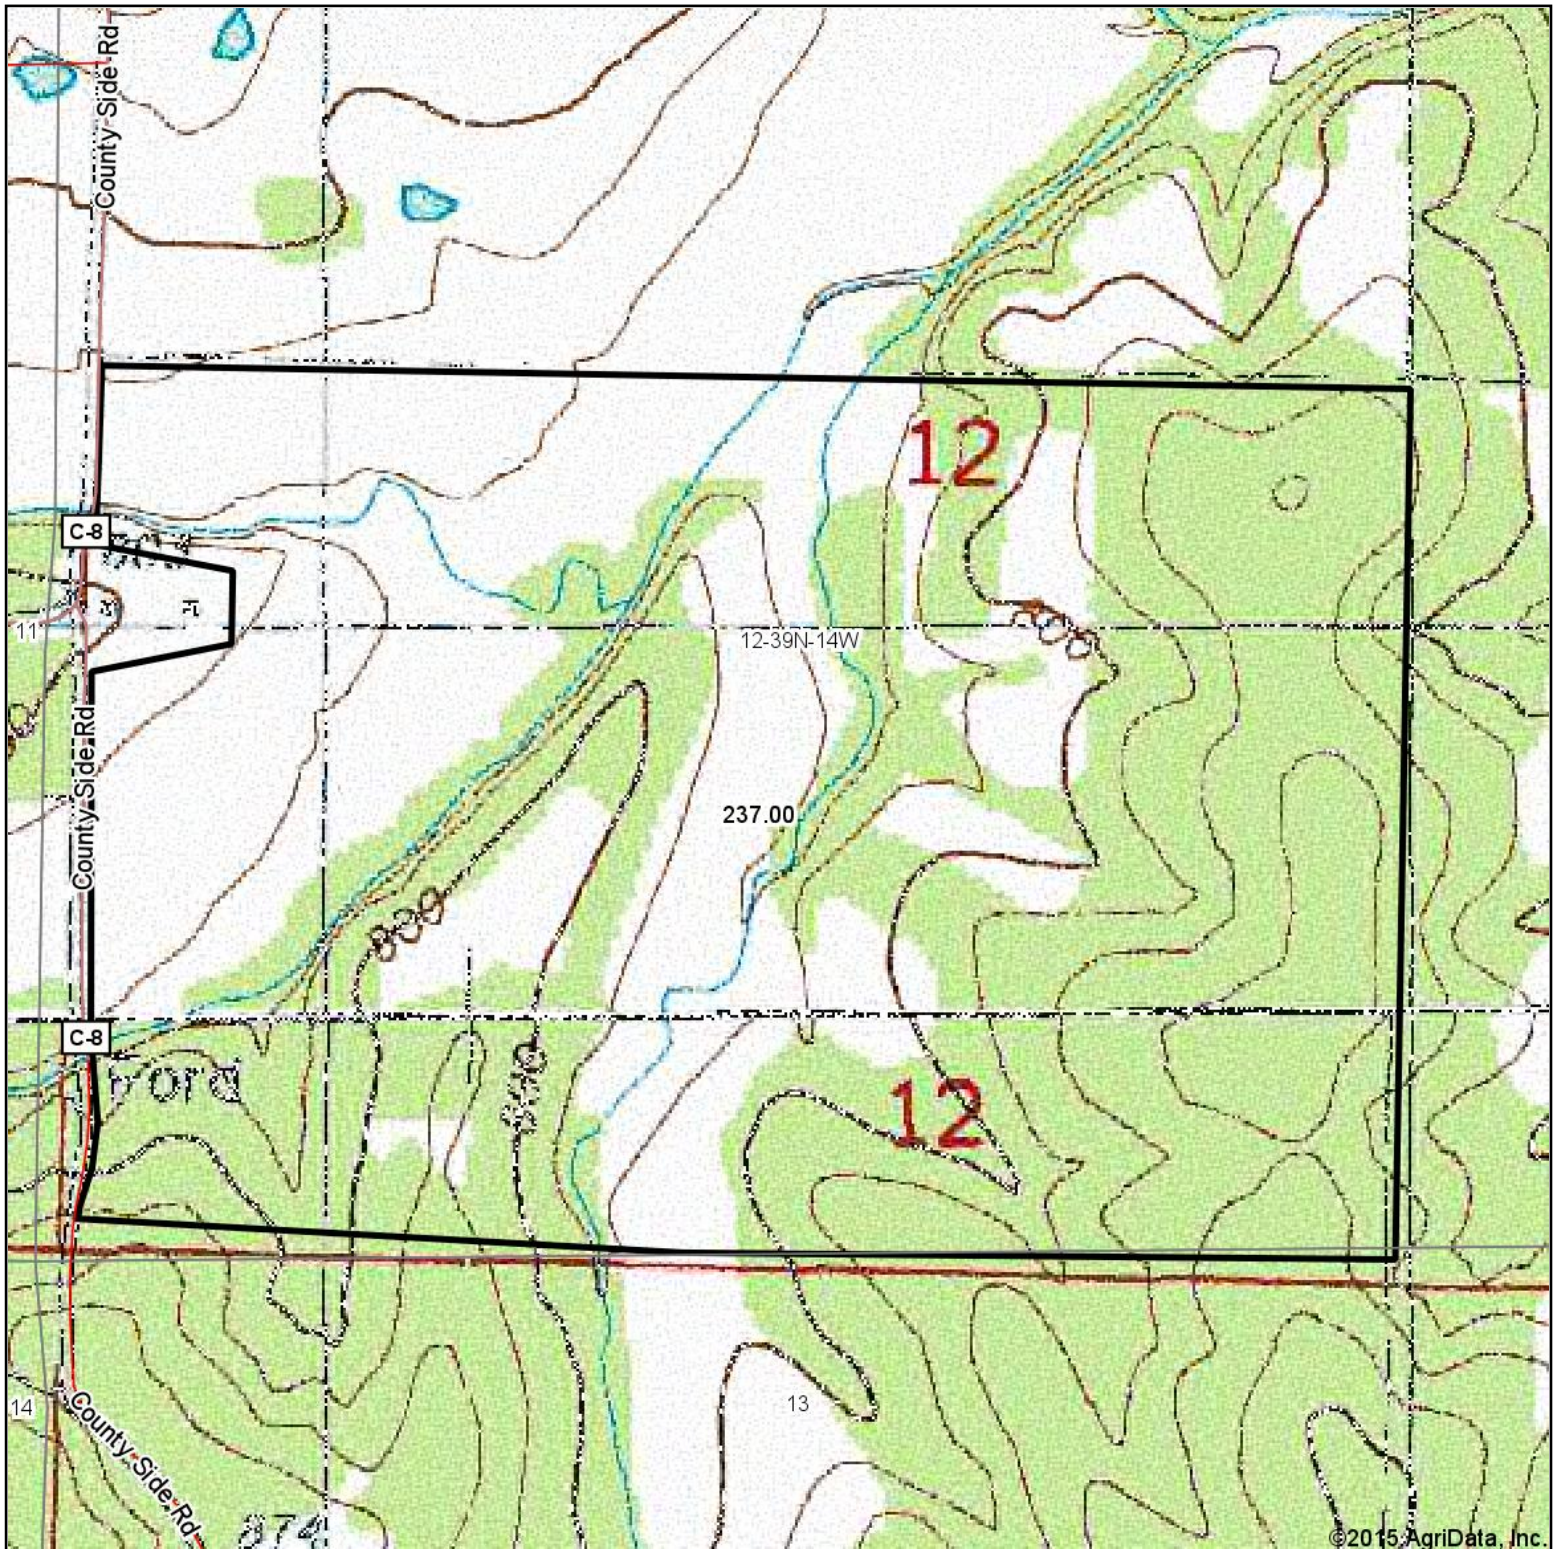

# Soil Map

Soils data provided by USDA and NRCS.

©2015 AgriData, Inc.

State: **Missouri**  
 County: **Miller**  
 Location: **12-39N-14W**  
 Township: **Glaze**  
 Acres: **88.27**  
 Date: **12/3/2015**

## Area Symbol: MO131, Soil Area Version: 16

Code	Soil Description	Acres	Percent of field	Non-Irr Class Legend	Non-Irr Class *c	Corn	Grain sorghum	Soybeans	Winter wheat
73112	Gunlock silt loam, 3 to 8 percent slopes	32.86	37.2%		IIIe				
70046	Sacville silt loam, 2 to 5 percent slopes	20.88	23.7%		IIIe	110	80	37	48
75376	Cedargap gravelly silt loam, 0 to 2 percent slopes, frequently flooded	9.23	10.5%		IIIw				
75421	Racket silt loam, 0 to 2 percent slopes, occasionally flooded	7.83	8.9%		IIw			38	30
73012	Gravois silt loam, 3 to 8 percent slopes	5.68	6.4%		IIIs				
73089	Rueter very gravelly silt loam, 15 to 35 percent slopes, very stony	3.60	4.1%		VIe				
73251	Gatewood-Moko complex, 8 to 20 percent slopes, very stony	2.80	3.2%		VIIs				
76421	Racket silt loam, 1 to 3 percent slopes, occasionally flooded	2.14	2.4%		IIw			38	30
73254	Ocie gravelly silt loam, 8 to 15 percent slopes, very stony	1.94	2.2%		IVs				
73035	Gravois silt loam, 8 to 15 percent slopes	0.85	1.0%		IVs				
73250	Gatewood-Moko complex, 3 to 8 percent slopes, very stony	0.46	0.5%		IIIs				
<b>Weighted Average</b>						<b>26</b>	<b>18.9</b>	<b>13</b>	<b>14.7</b>

# Topography Map

©2015 AgriData, Inc.

map center: 38.127020, -92.413576

iAuctionandRealty.com

Maps Provided By:

© Agridata, Inc. 2015 www.AgridataInc.com

**12-39N-14W**  
**Miller County**  
**Missouri**

12/3/2015