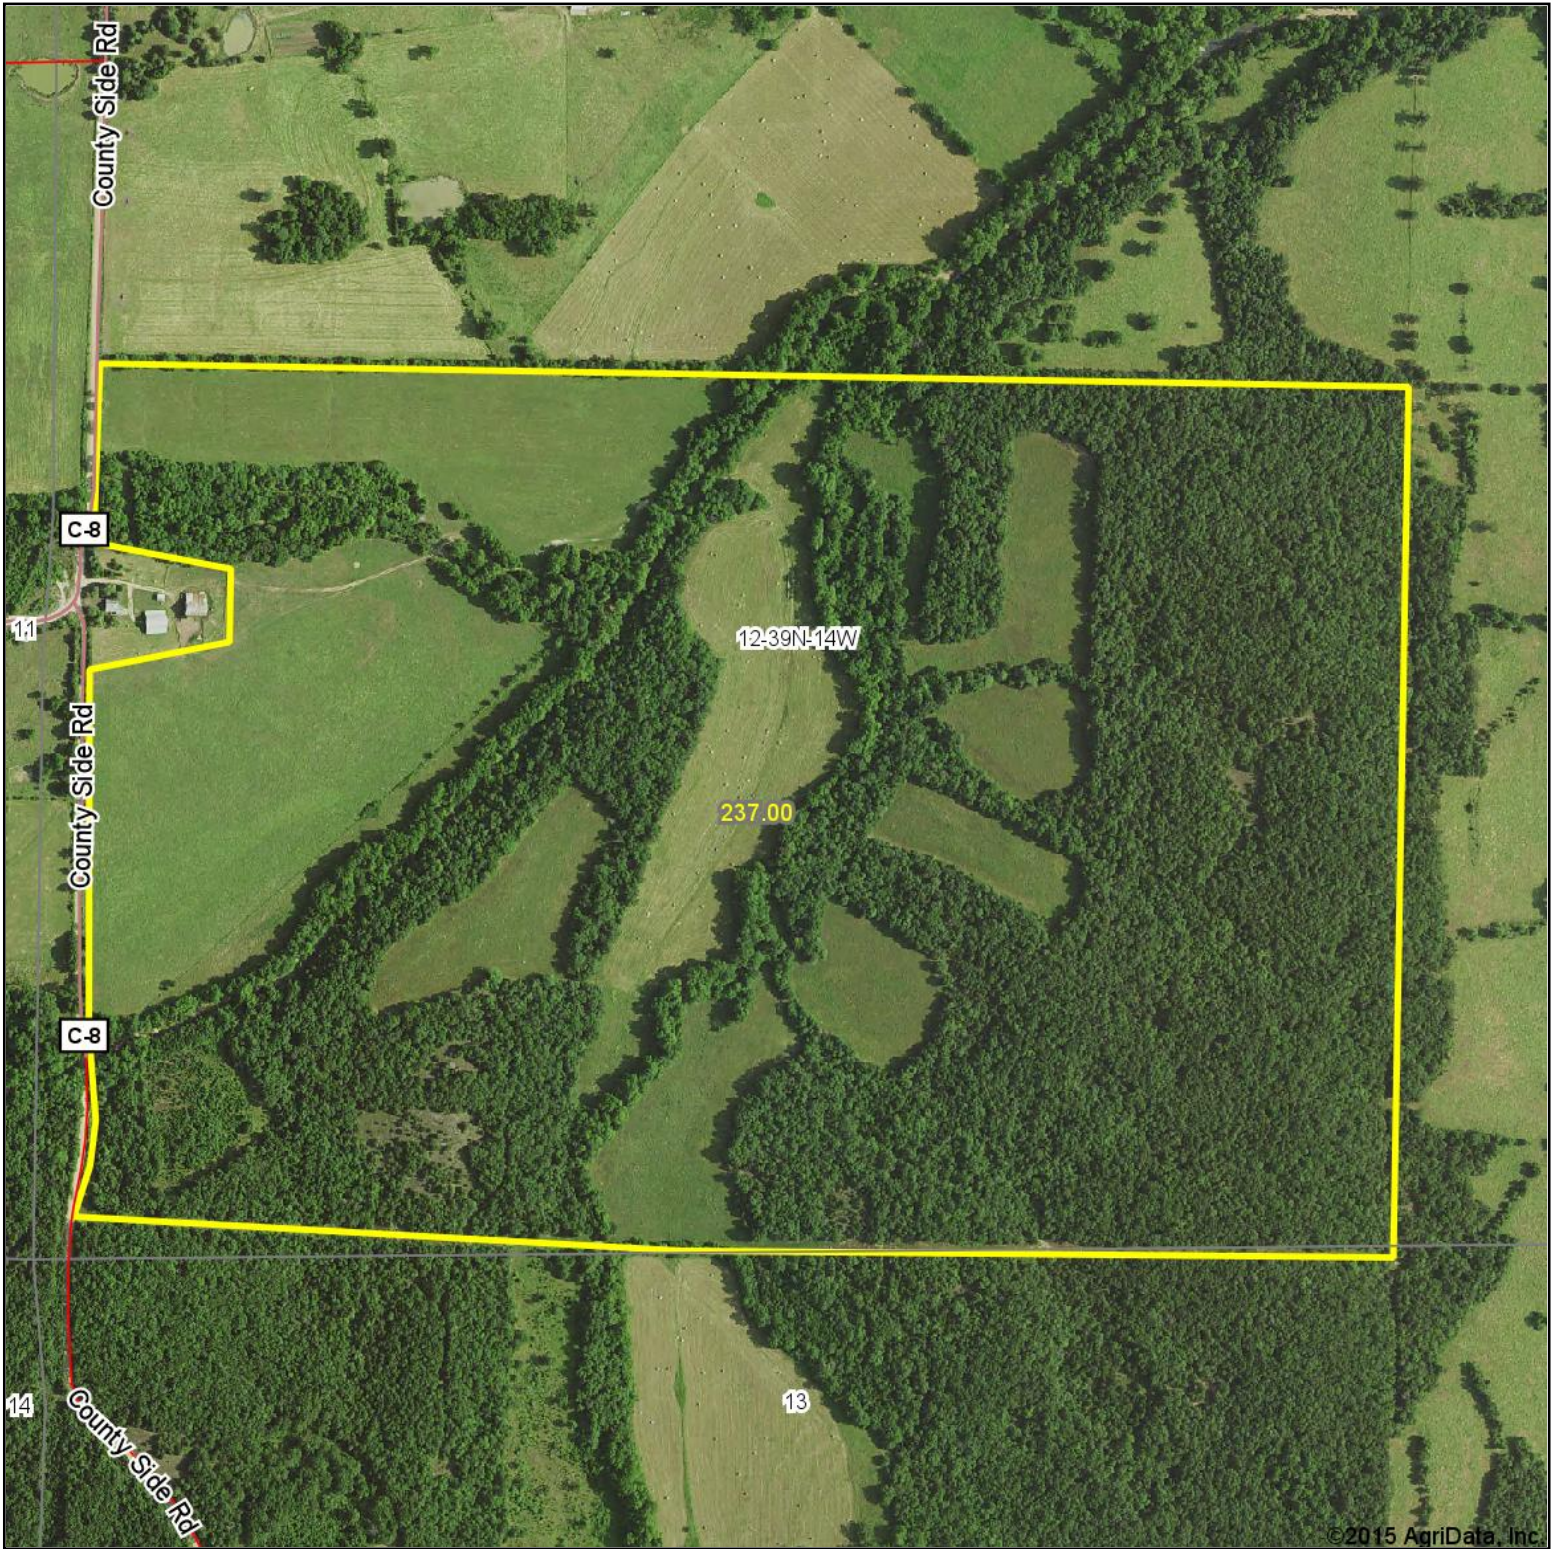

# Aerial Map

iAuctionandRealty.com

Maps Provided By:

© Agridata, Inc. 2015 www.AgridataInc.com

map center: 38.127020, -92.413576

**12-39N-14W**  
**Miller County**  
**Missouri**

12/3/2015

# Soil Map

Soils data provided by USDA and NRCS.

©2015 AgriData, Inc.

State: **Missouri**  
 County: **Miller**  
 Location: **12-39N-14W**  
 Township: **Glaze**  
 Acres: **88.27**  
 Date: **12/3/2015**

## Area Symbol: MO131, Soil Area Version: 16

Code	Soil Description	Acres	Percent of field	Non-Irr Class Legend	Non-Irr Class *c	Corn	Grain sorghum	Soybeans	Winter wheat
73112	Gunlock silt loam, 3 to 8 percent slopes	32.86	37.2%		IIIe				
70046	Sacville silt loam, 2 to 5 percent slopes	20.88	23.7%		IIIe	110	80	37	48
75376	Cedargap gravelly silt loam, 0 to 2 percent slopes, frequently flooded	9.23	10.5%		IIIw				
75421	Racket silt loam, 0 to 2 percent slopes, occasionally flooded	7.83	8.9%		IIw			38	30
73012	Gravois silt loam, 3 to 8 percent slopes	5.68	6.4%		IIIs				
73089	Rueter very gravelly silt loam, 15 to 35 percent slopes, very stony	3.60	4.1%		VIe				
73251	Gatewood-Moko complex, 8 to 20 percent slopes, very stony	2.80	3.2%		VIIs				
76421	Racket silt loam, 1 to 3 percent slopes, occasionally flooded	2.14	2.4%		IIw			38	30
73254	Ocie gravelly silt loam, 8 to 15 percent slopes, very stony	1.94	2.2%		IVs				
73035	Gravois silt loam, 8 to 15 percent slopes	0.85	1.0%		IVs				
73250	Gatewood-Moko complex, 3 to 8 percent slopes, very stony	0.46	0.5%		IIIs				
<b>Weighted Average</b>						<b>26</b>	<b>18.9</b>	<b>13</b>	<b>14.7</b>

# Topography Map

©2015 AgriData, Inc.

map center: 38.127020, -92.413576

iAuctionandRealty.com

Maps Provided By:

© Agridata, Inc. 2015 www.AgridataInc.com

**12-39N-14W**  
**Miller County**  
**Missouri**

12/3/2015